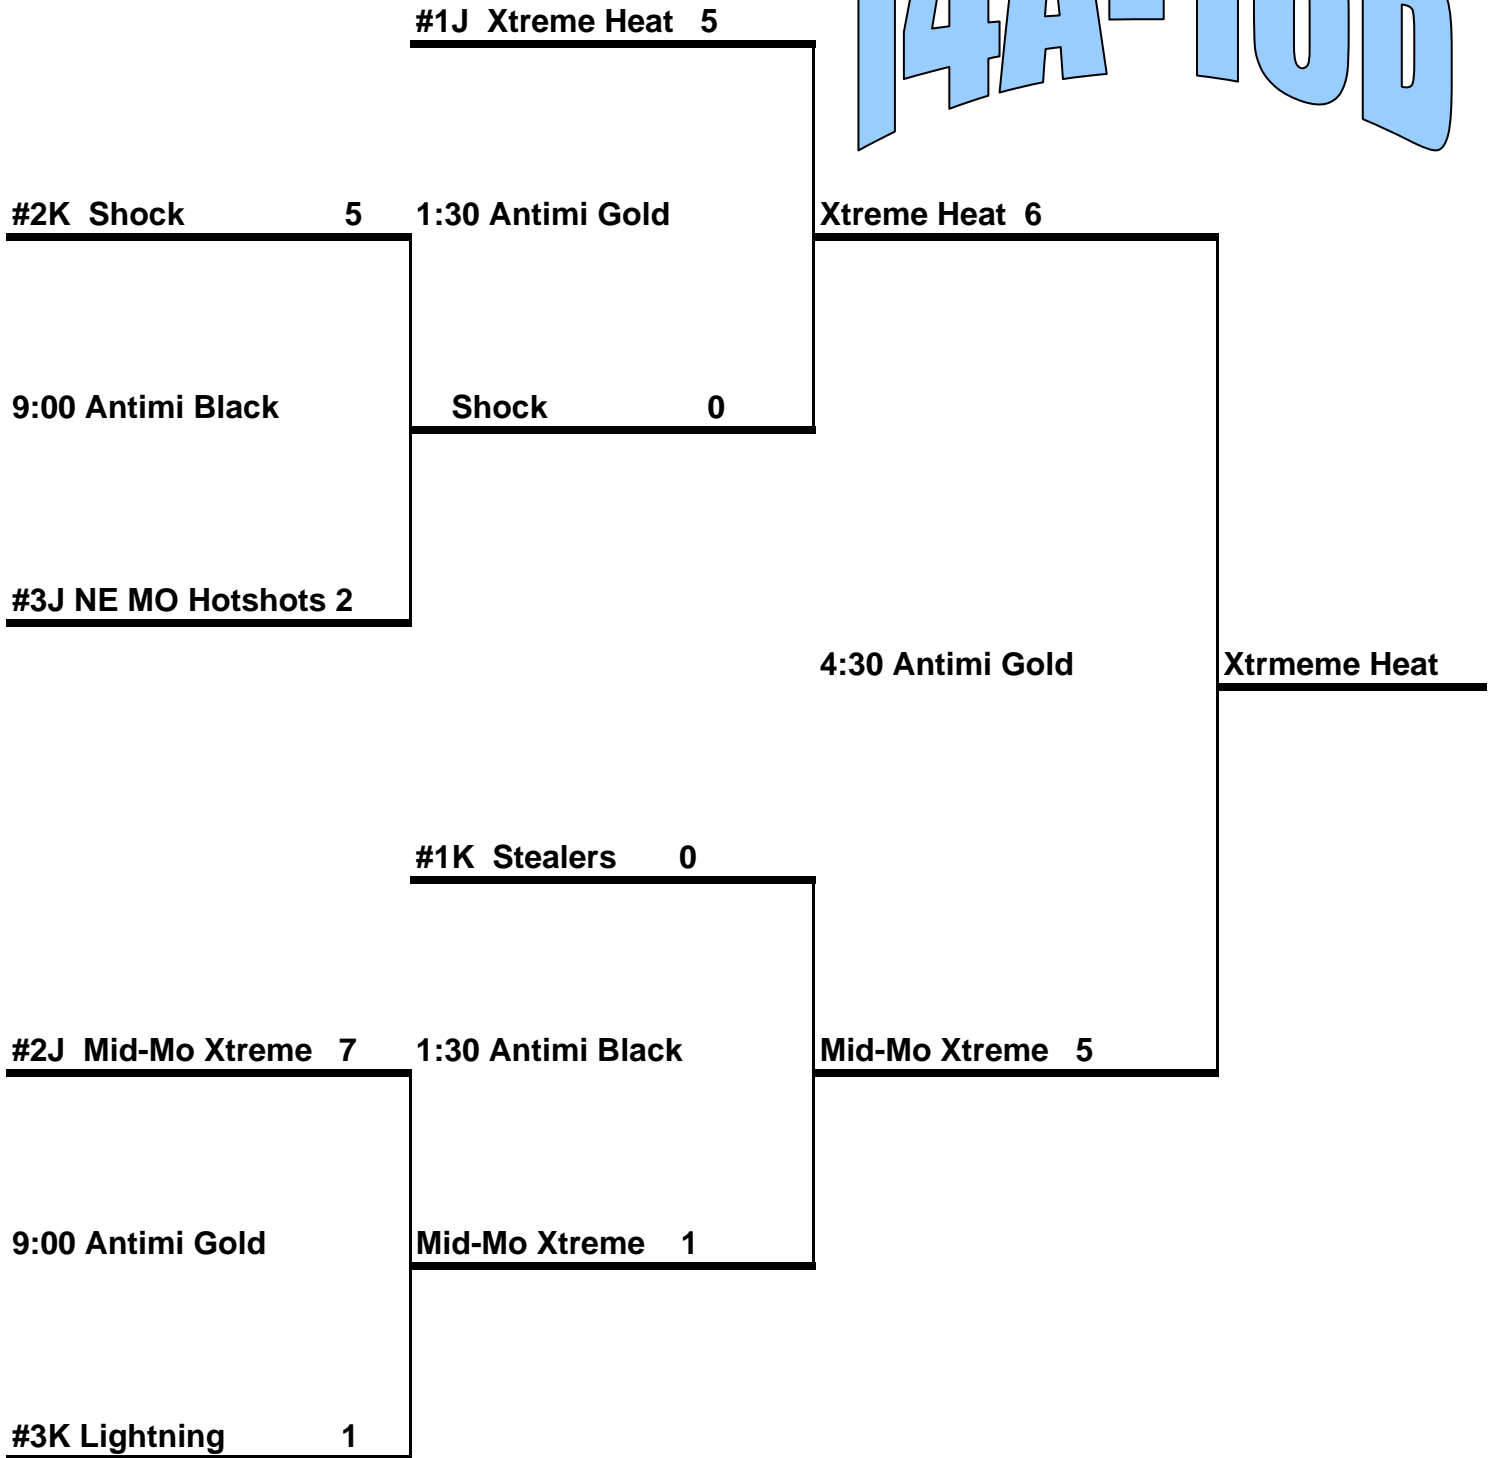

May Madness AFA National Qualifier Sunday Brackets

14A-16B