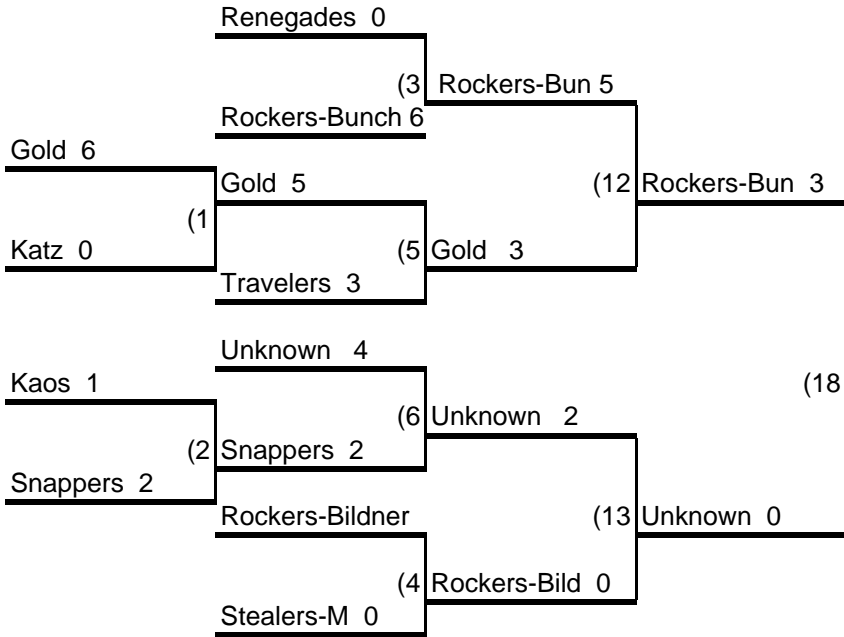

5 Teams - 3 Game Guarantee Bracket

AFA Missouri State Tournament

Winner's Bracket

Loser's Bracket

NOTE: An * next to a game number in the losers bracket denotes the loser of that game is still in the tournament.

10 Teams - 3 Game Guarantee Bracket

AFA Missouri State Tournament

Winner's Bracket

Loser's Bracket

NOTE: An * next to a game number in the losers bracket denotes the loser of that game is still in the tournament.