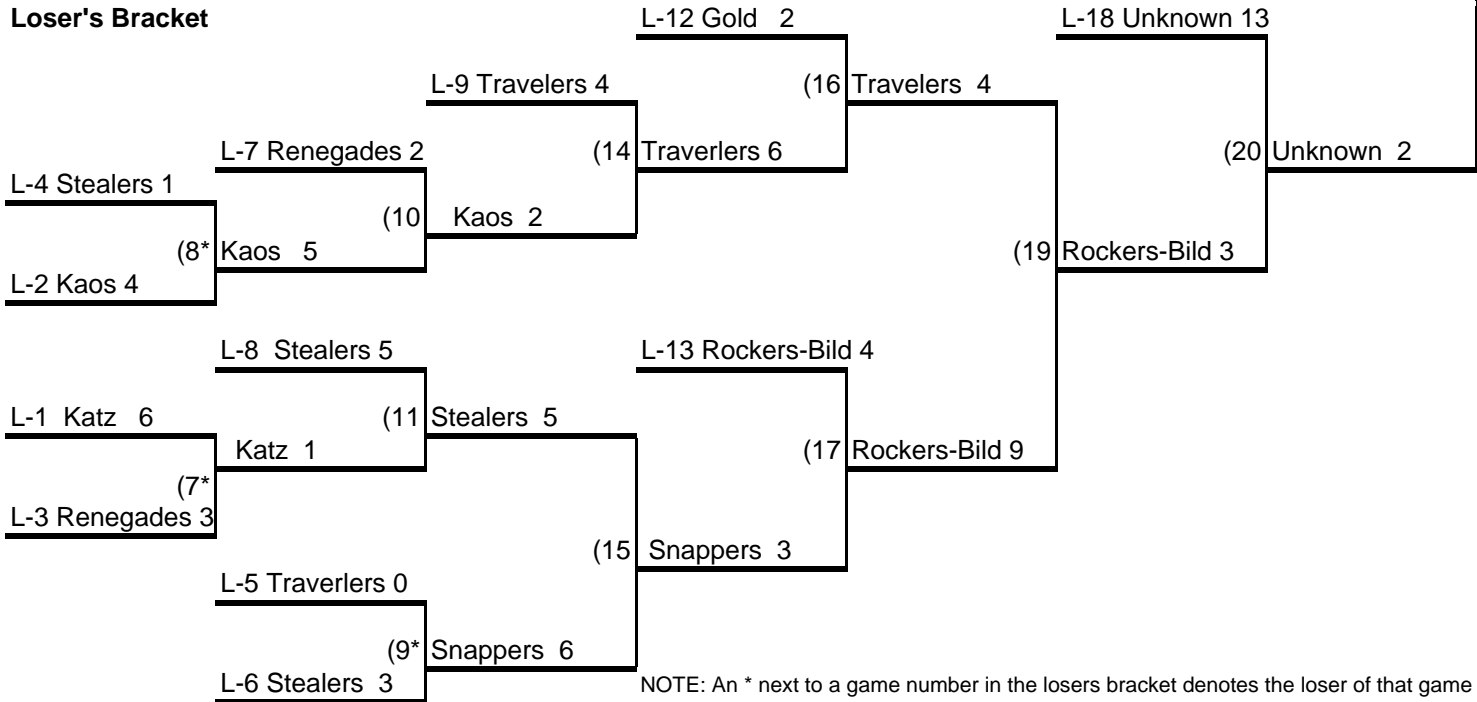

5 Teams - 3 Game Guarantee Bracket

AFA Missouri State Tournament

Winner's Bracket

Loser's Bracket

NOTE: An * next to a game number in the losers bracket denotes the loser of that game is still in the tournament.

10 Teams - 3 Game Guarantee Bracket

AFA Missouri State Tournament

Winner's Bracket

Loser's Bracket

NOTE: An * next to a game number in the losers bracket denotes the loser of that game is still in the tournament.