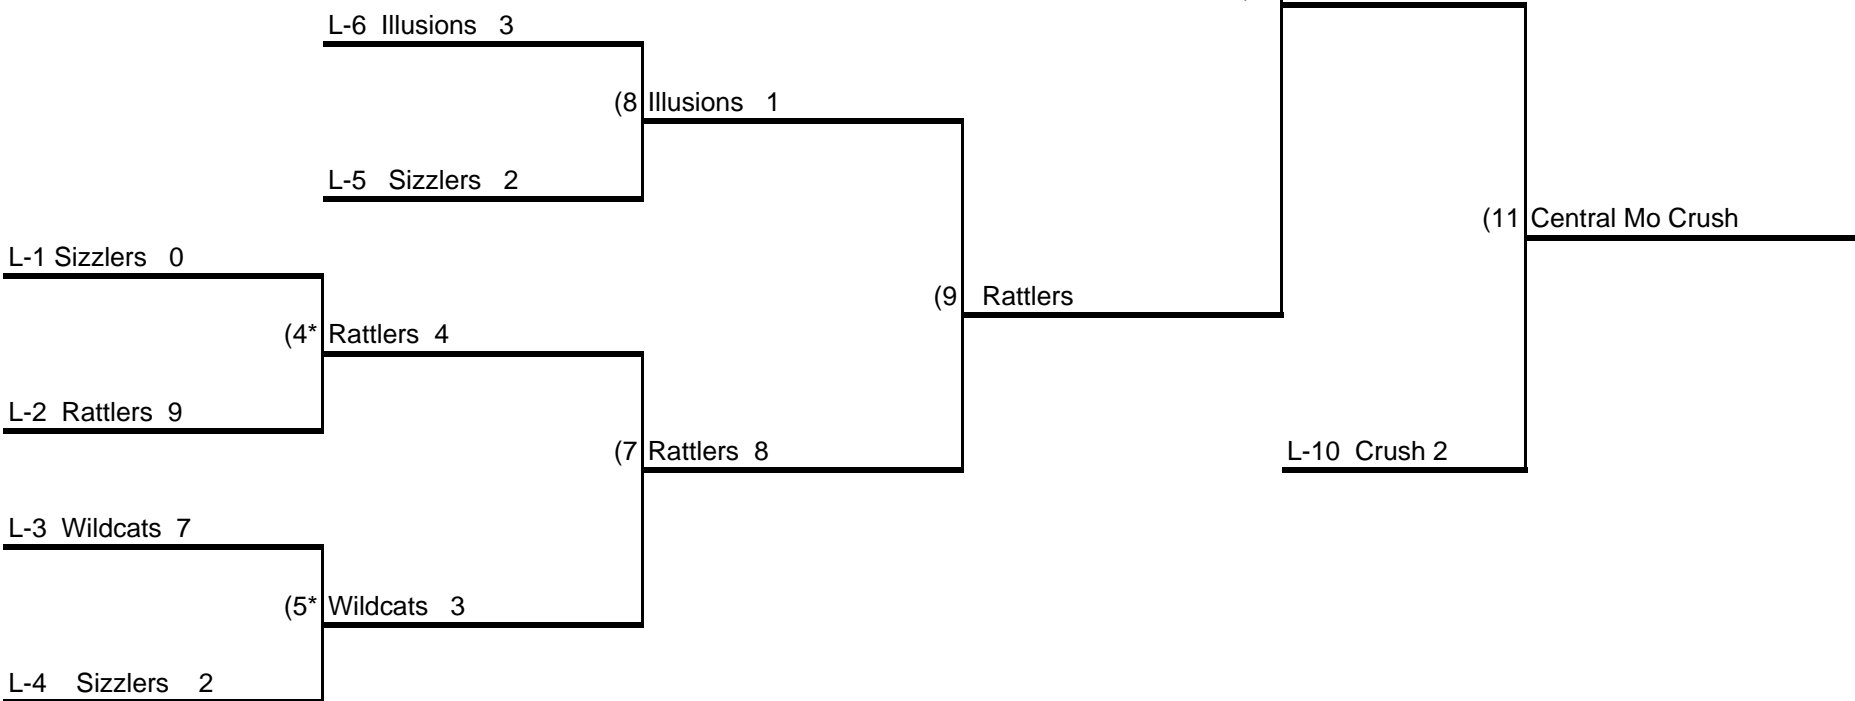

5 Teams - 3 Game Guarantee Bracket

AFA Missouri State Tournament

Winner's Bracket

Loser's Bracket

NOTE: An * next to a game number in the losers bracket denotes the loser of that game is still in the tournament.

10 Teams - 3 Game Guarantee Bracket

AFA Missouri State Tournament

Winner's Bracket

Loser's Bracket

NOTE: An * next to a game number in the losers bracket denotes the loser of that game is still in the tournament.

13 Teams - 3 Game Guarantee Bracket

AFA Missouri State Tournament

Winners Bracket

NOTE: An * next to a game number in the losers bracket denotes the loser of that game is still in the tournament.

17 Team Bracket 3 Game Bracket