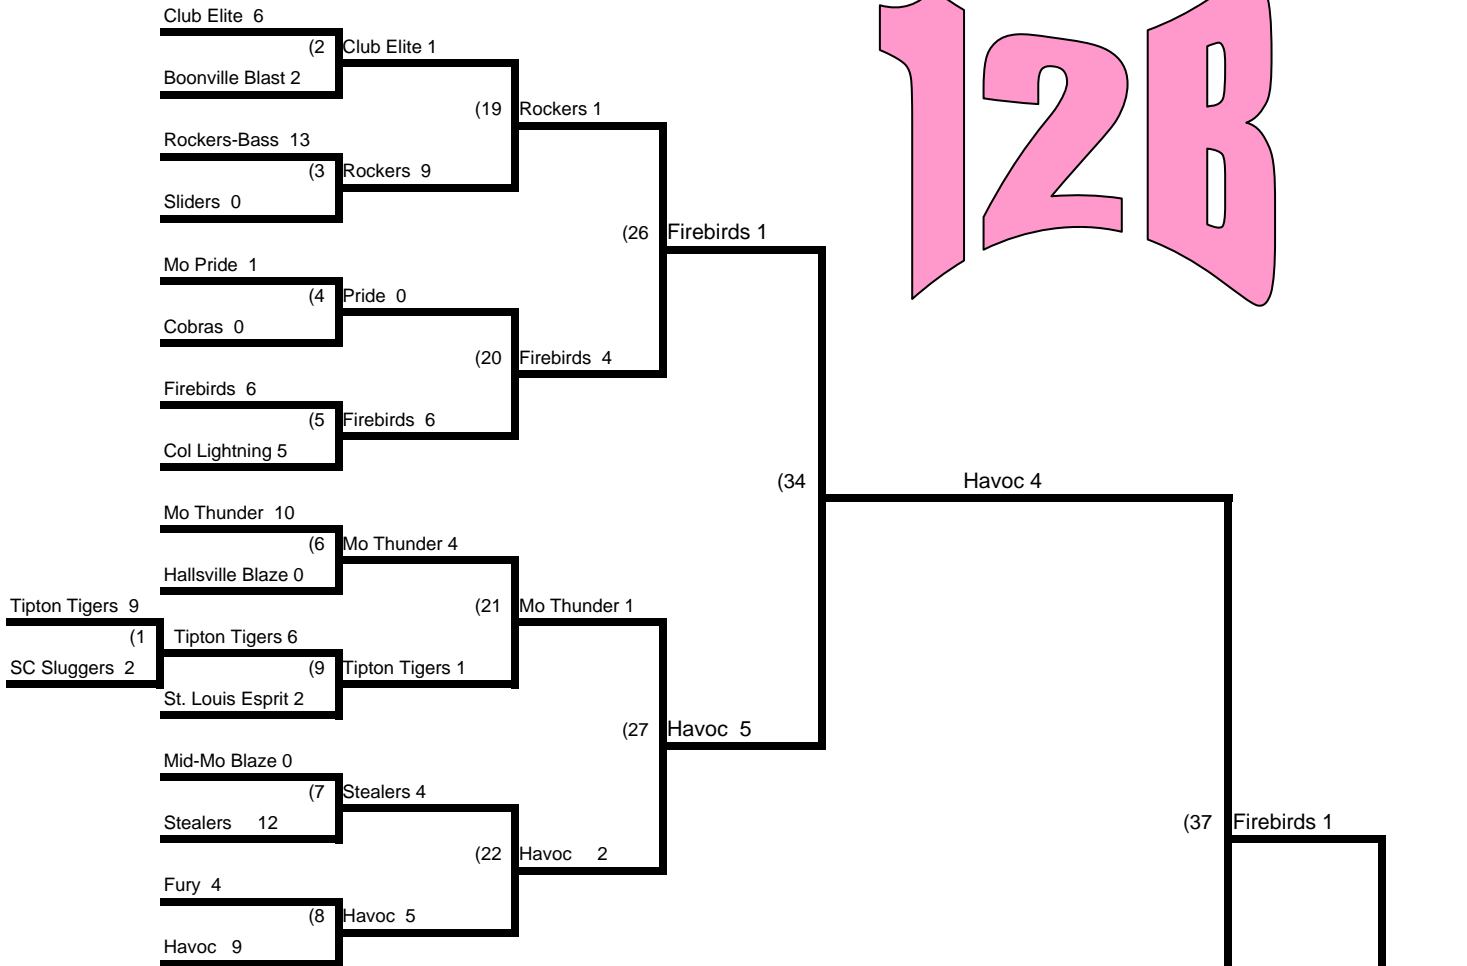

10 Teams - 3 Game Guarantee Bracket

AFA Missouri State Tournament

Winner's Bracket

Loser's Bracket

NOTE: An * next to a game number in the losers bracket denotes the loser of that game is still in the tournament.

13 Teams - 3 Game Guarantee Bracket

AFA Missouri State Tournament

Winners Bracket

NOTE: An * next to a game number in the losers bracket denotes the loser of that game is still in the tournament.

17 Team Bracket 3 Game Bracket

AFA Missouri State Tournament

Winners Bracket

Loser's Bracket

NOTE: An * next to a game number in the losers bracket denotes the loser of that game is still in the tournament. The team that loses game #10 could possibly lose their first 3 games and still remain in the tournament. This is done to insure that the loser of game #9 will play a minimum of 3 games.