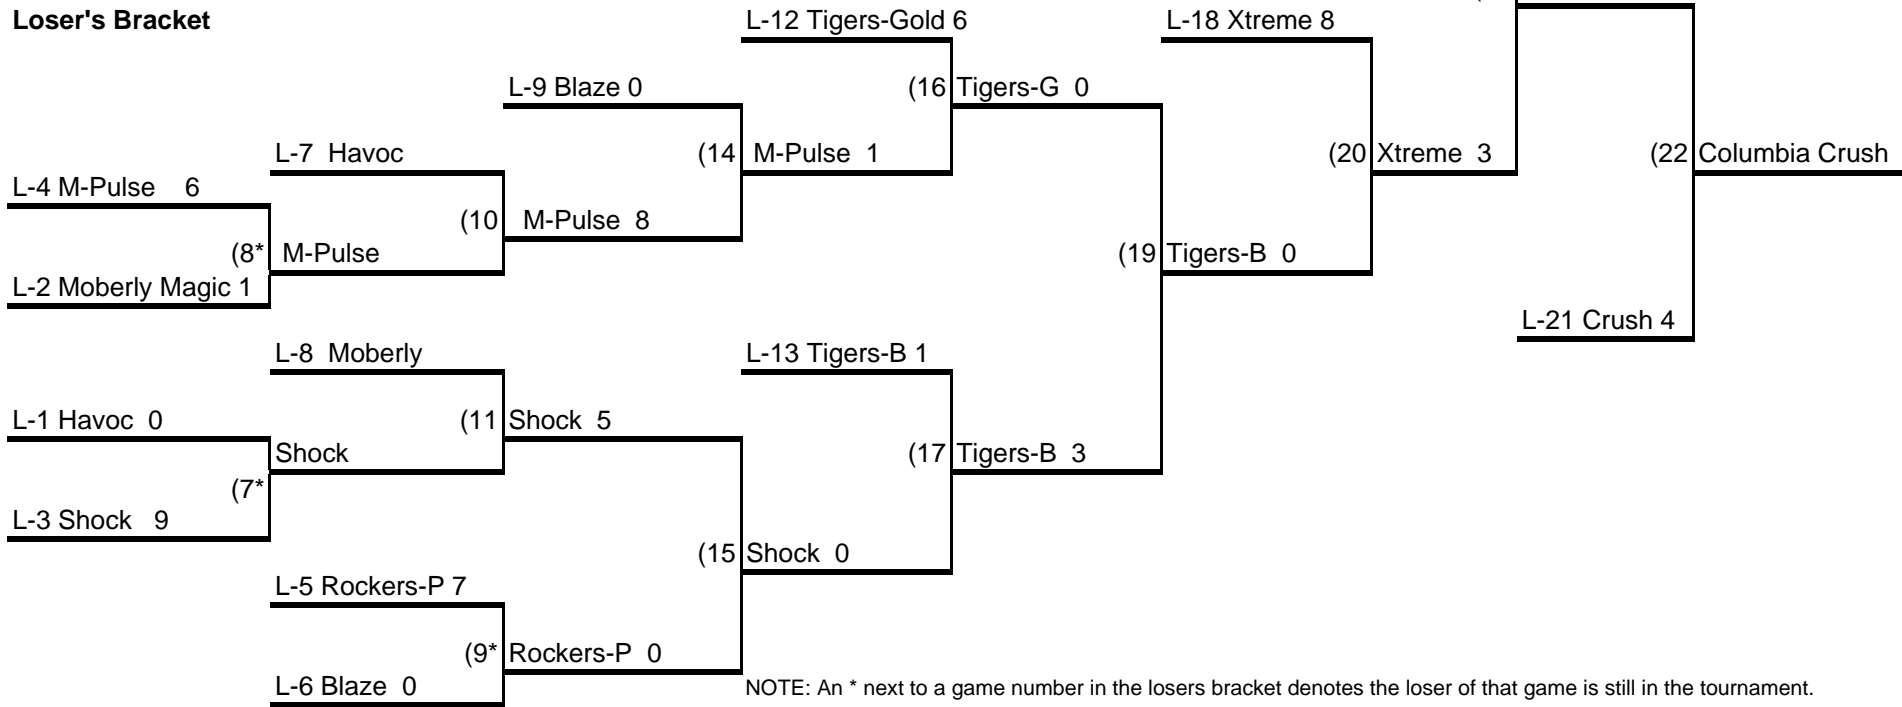

5 Teams - 3 Game Guarantee Bracket

AFA Missouri State Tournament

Winner's Bracket

Loser's Bracket

NOTE: An * next to a game number in the losers bracket denotes the loser of that game is still in the tournament.

10 Teams - 3 Game Guarantee Bracket

AFA Missouri State Tournament

Winner's Bracket

Loser's Bracket

NOTE: An * next to a game number in the losers bracket denotes the loser of that game is still in the tournament.

13 Teams - 3 Game Guarantee Bracket

AFA Missouri State Tournament

Winners Bracket

NOTE: An * next to a game number in the losers bracket denotes the loser of that game is still in the tournament.

17 Team Bracket 3 Game Bracket