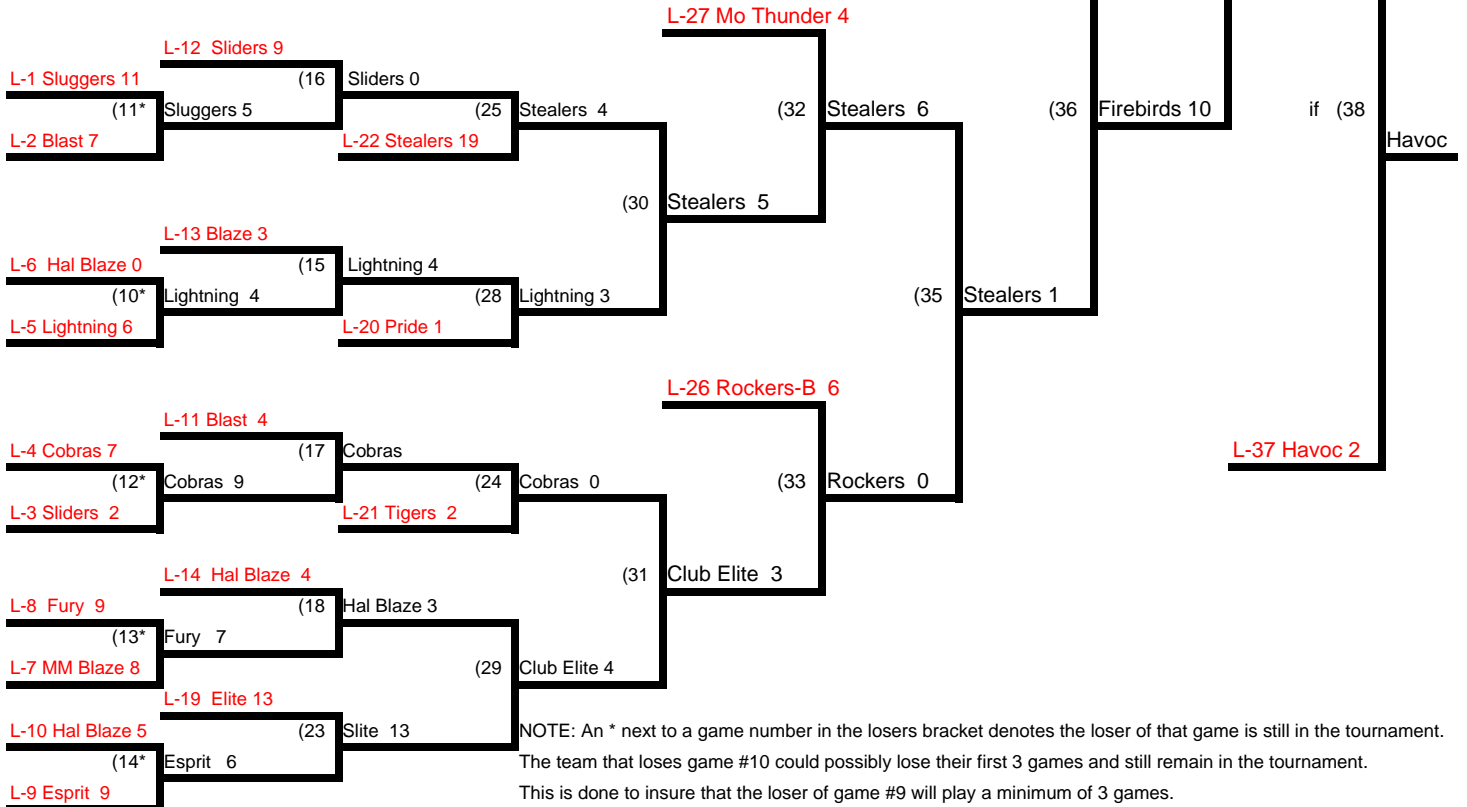

10 Teams - 3 Game Guarantee Bracket

AFA Missouri State Tournament

Winner's Bracket

Loser's Bracket

NOTE: An * next to a game number in the losers bracket denotes the loser of that game is still in the tournament.

13 Teams - 3 Game Guarantee Bracket

AFA Missouri State Tournament

Winners Bracket

NOTE: An * next to a game number in the losers bracket denotes the loser of that game is still in the tournament.

17 Team Bracket 3 Game Bracket

AFA Missouri State Tournament

Winners Bracket

Loser's Bracket

NOTE: An * next to a game number in the losers bracket denotes the loser of that game is still in the tournament. The team that loses game #10 could possibly lose their first 3 games and still remain in the tournament. This is done to insure that the loser of game #9 will play a minimum of 3 games.