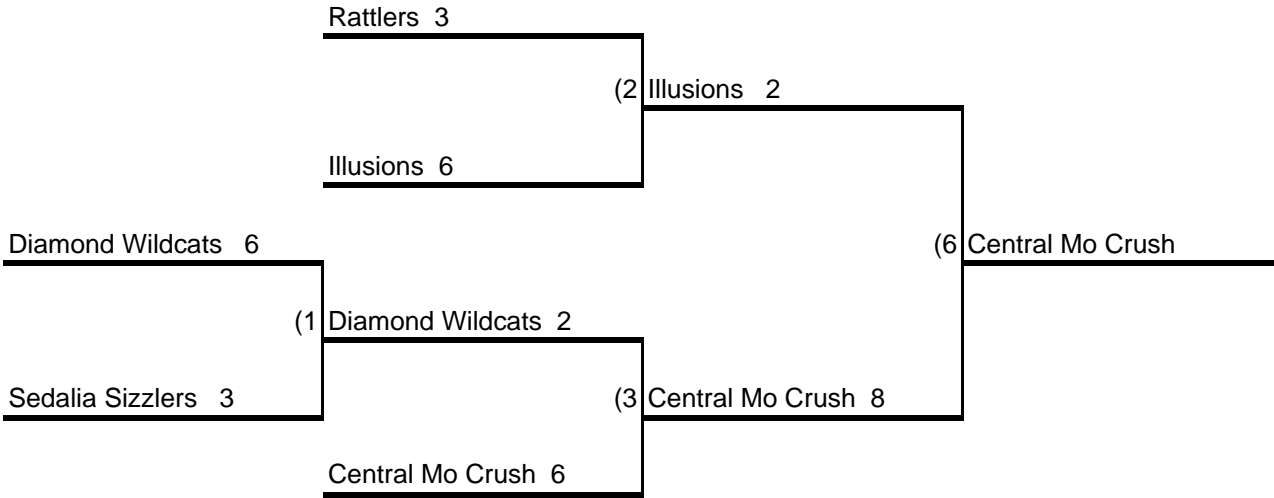

5 Teams - 3 Game Guarantee Bracket

AFA Missouri State Tournament

Winner's Bracket

Loser's Bracket

NOTE: An * next to a game number in the losers bracket denotes the loser of that game is still in the tournament.

10 Teams - 3 Game Guarantee Bracket

AFA Missouri State Tournament

Winner's Bracket

Loser's Bracket

NOTE: An * next to a game number in the losers bracket denotes the loser of that game is still in the tournament.

13 Teams - 3 Game Guarantee Bracket

AFA Missouri State Tournament

Winners Bracket

NOTE: An * next to a game number in the losers bracket denotes the loser of that game is still in the tournament.

17 Team Bracket 3 Game Bracket