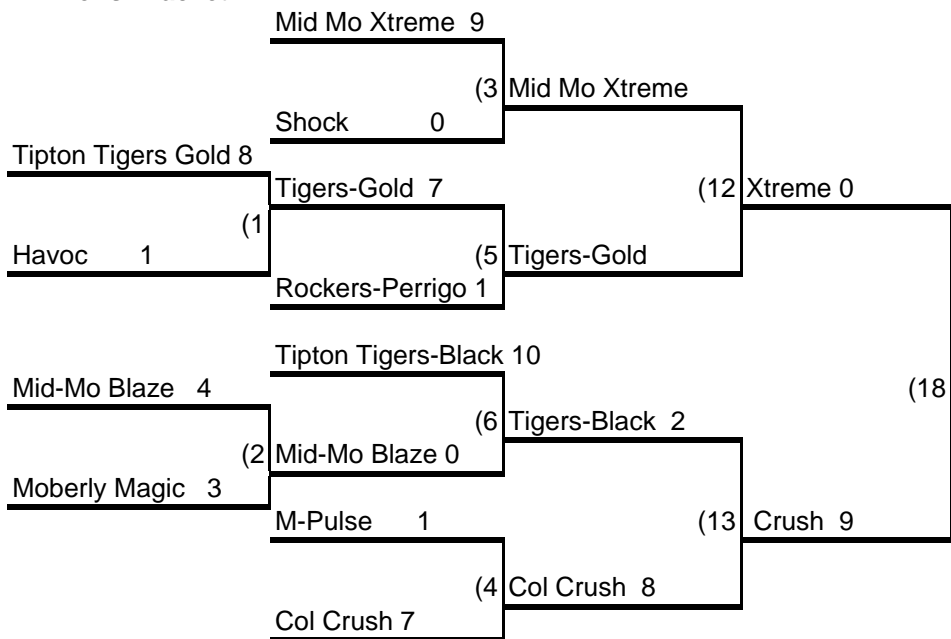

5 Teams - 3 Game Guarantee Bracket

AFA Missouri State Tournament

Winner's Bracket

Loser's Bracket

NOTE: An * next to a game number in the losers bracket denotes the loser of that game is still in the tournament.

10 Teams - 3 Game Guarantee Bracket

AFA Missouri State Tournament

Winner's Bracket

Loser's Bracket

NOTE: An * next to a game number in the losers bracket denotes the loser of that game is still in the tournament.

13 Teams - 3 Game Guarantee Bracket

AFA Missouri State Tournament

Winners Bracket

NOTE: An * next to a game number in the losers bracket denotes the loser of that game is still in the tournament.

17 Team Bracket 3 Game Bracket