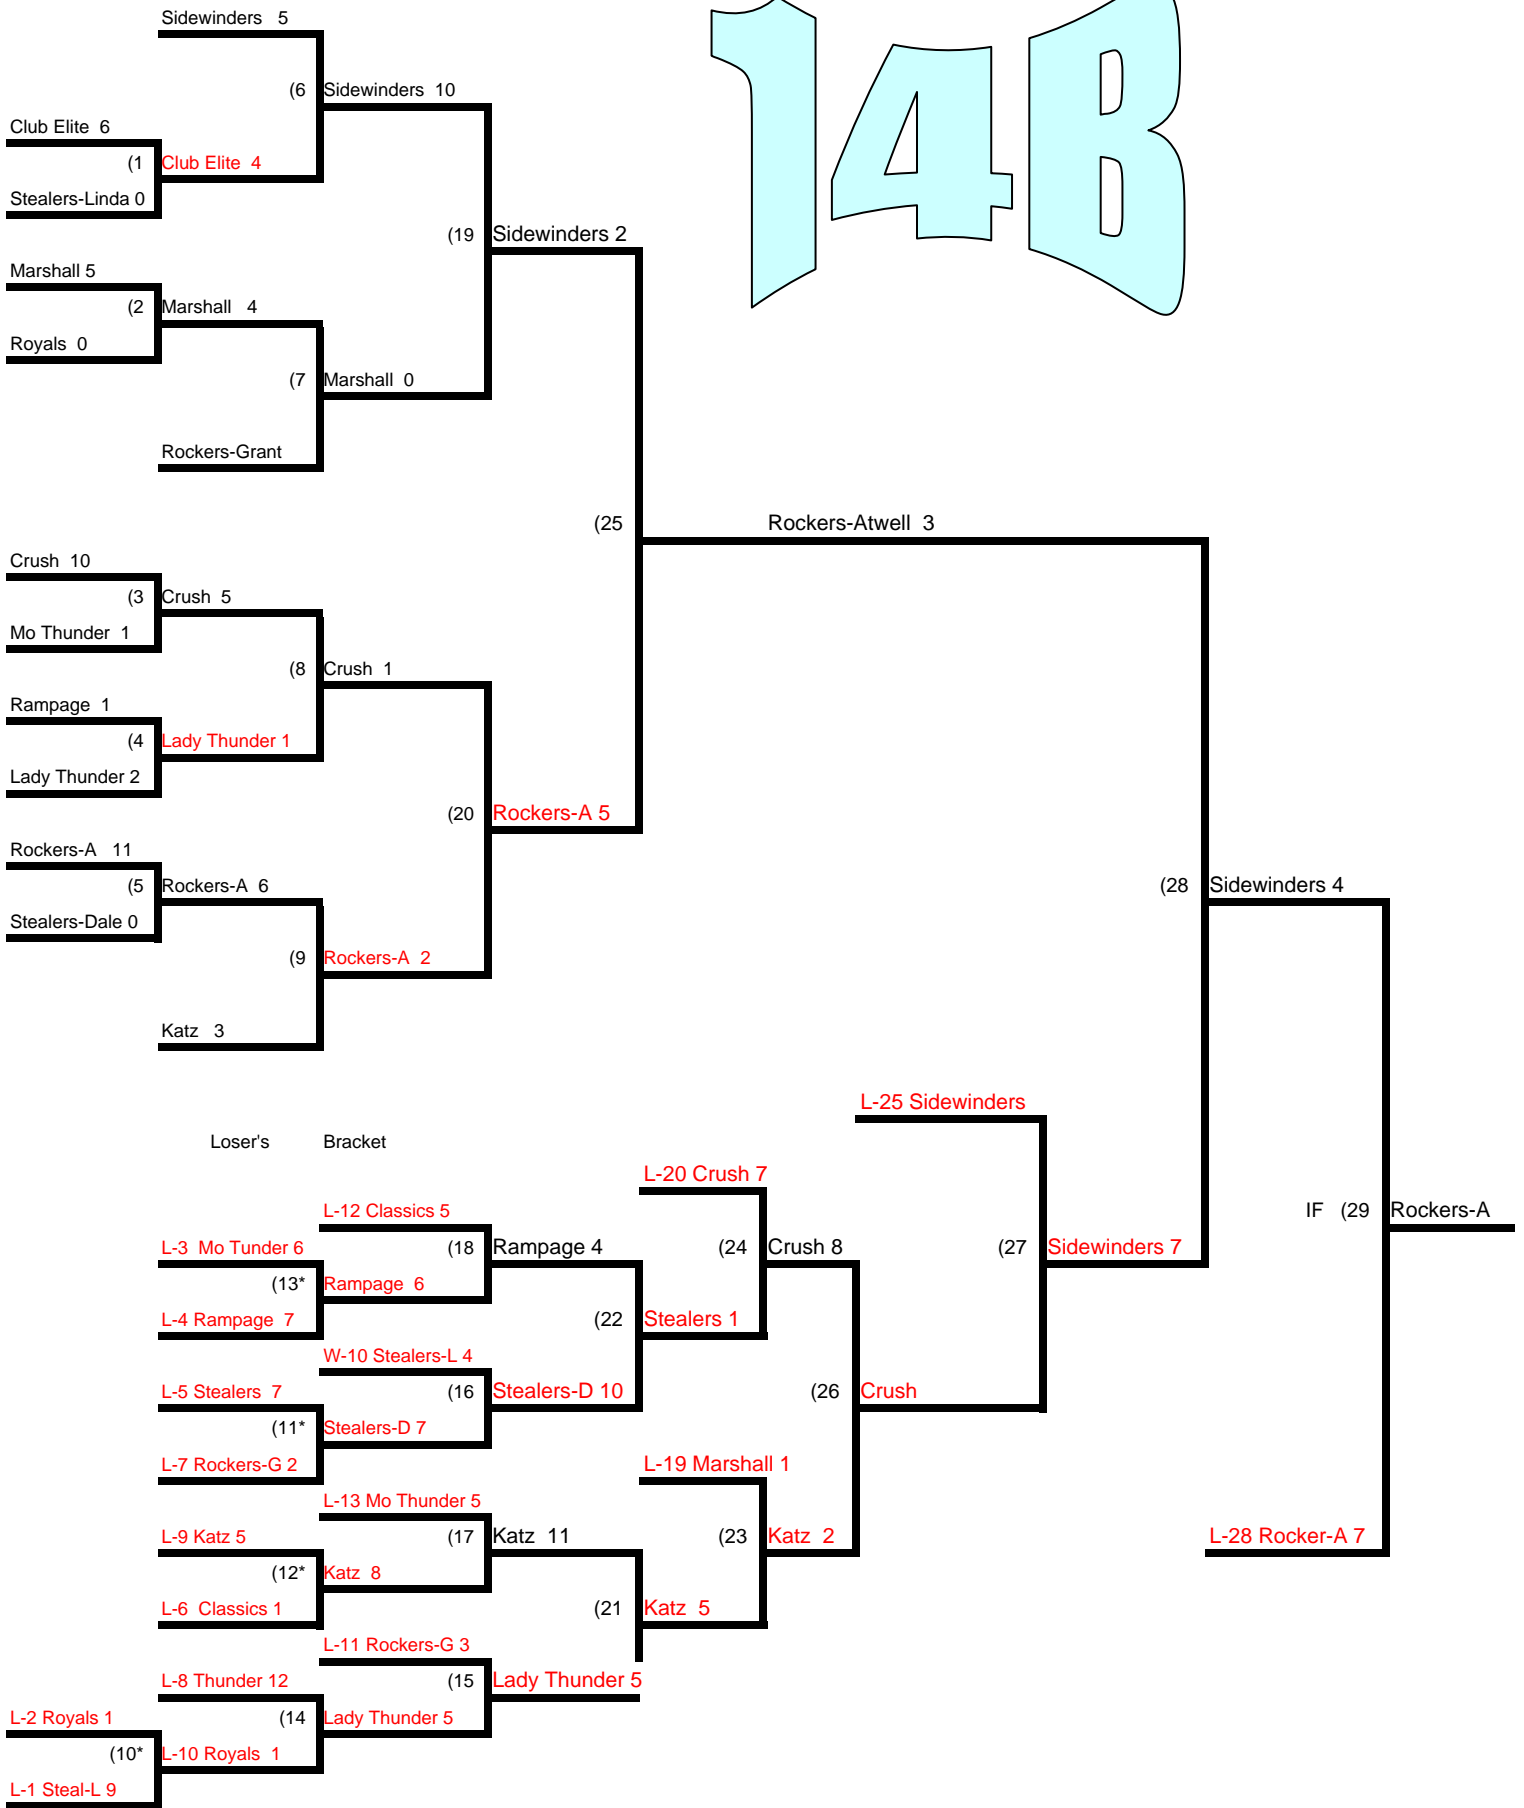

5 Teams - 3 Game Guarantee Bracket

AFA Missouri State Tournament

Winner's Bracket

Loser's Bracket

NOTE: An * next to a game number in the losers bracket denotes the loser of that game is still in the tournament.

10 Teams - 3 Game Guarantee Bracket

AFA Missouri State Tournament

Winner's Bracket

Loser's Bracket

NOTE: An * next to a game number in the losers bracket denotes the loser of that game is still in the tournament.

13 Teams - 3 Game Guarantee Bracket

AFA Missouri State Tournament

Winners Bracket

NOTE: An * next to a game number in the losers bracket denotes the loser of that game is still in the tournament.

17 Team Bracket 3 Game Bracket