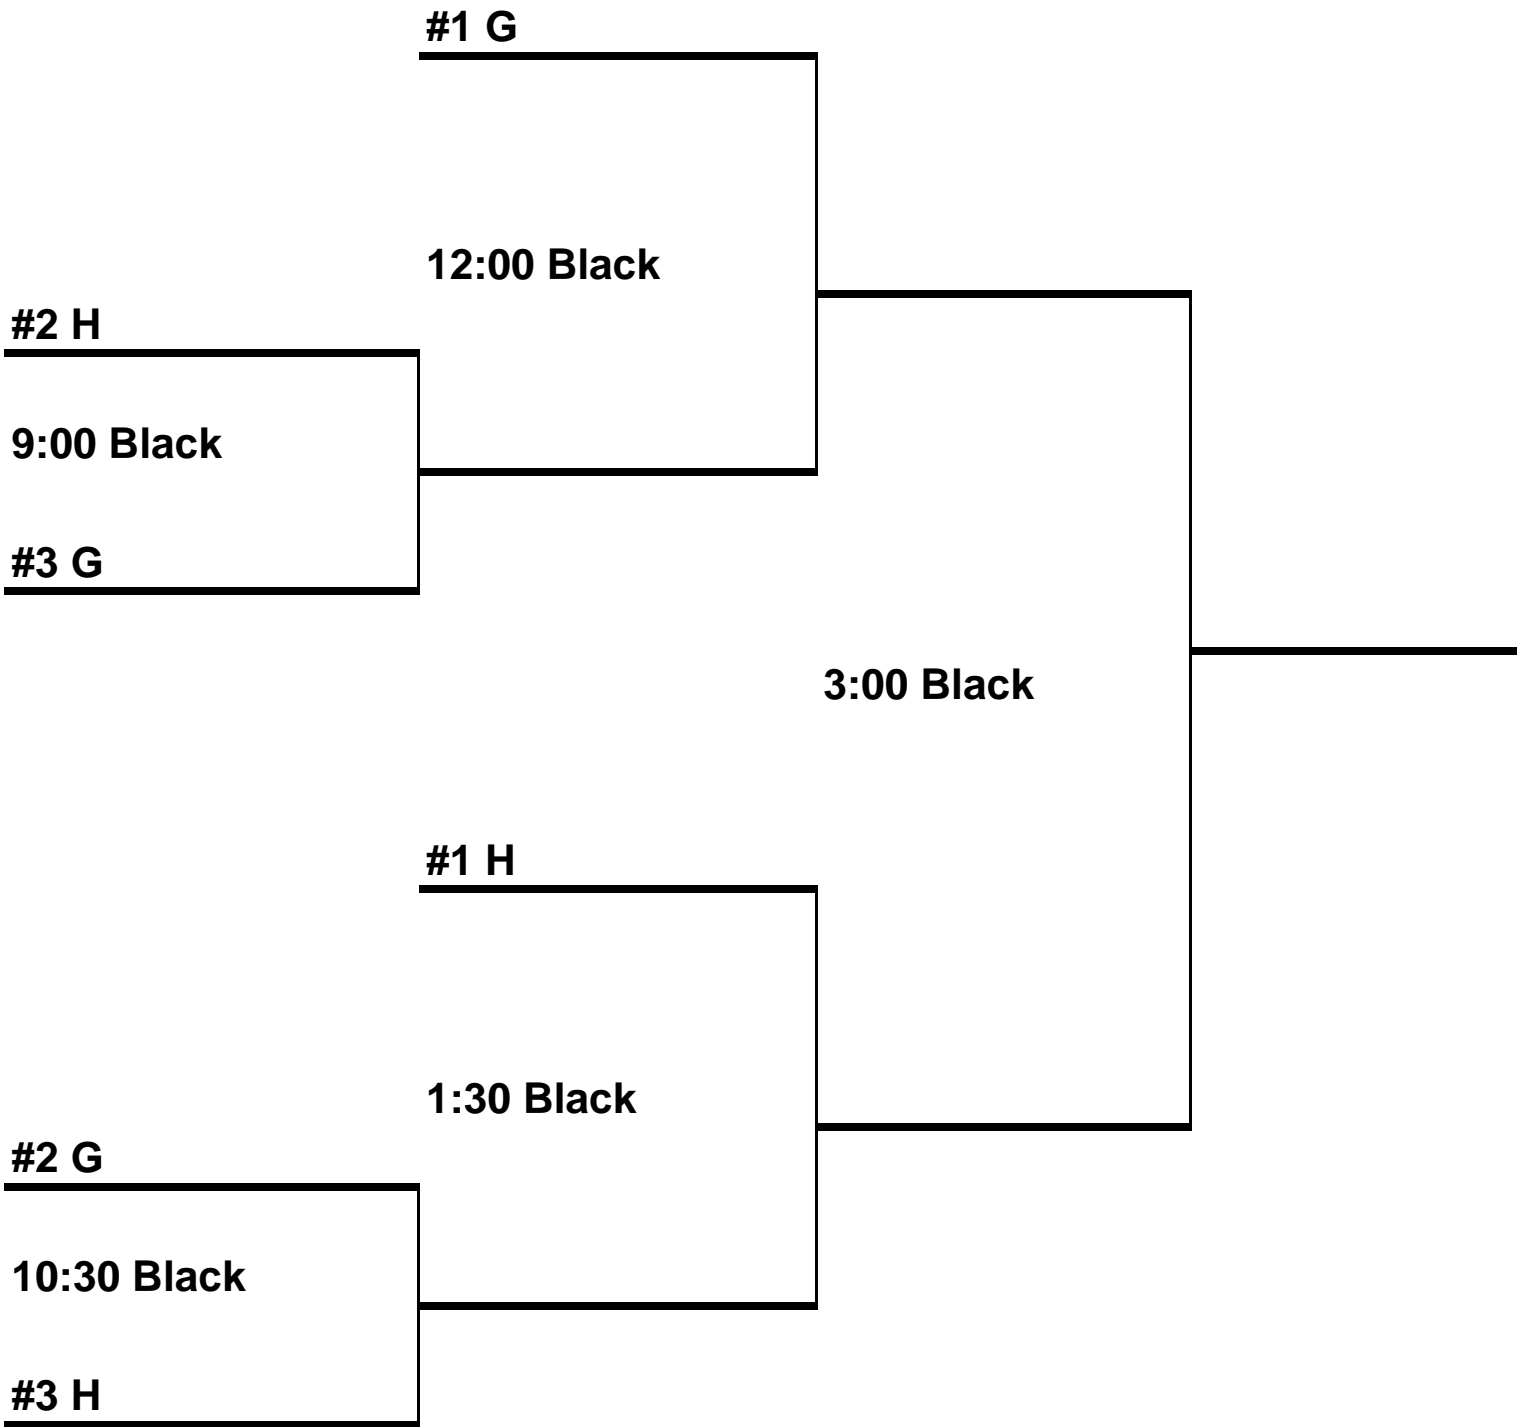

APRIL CLASSIC - USSSA World Series Qualifer - Sunday

18U