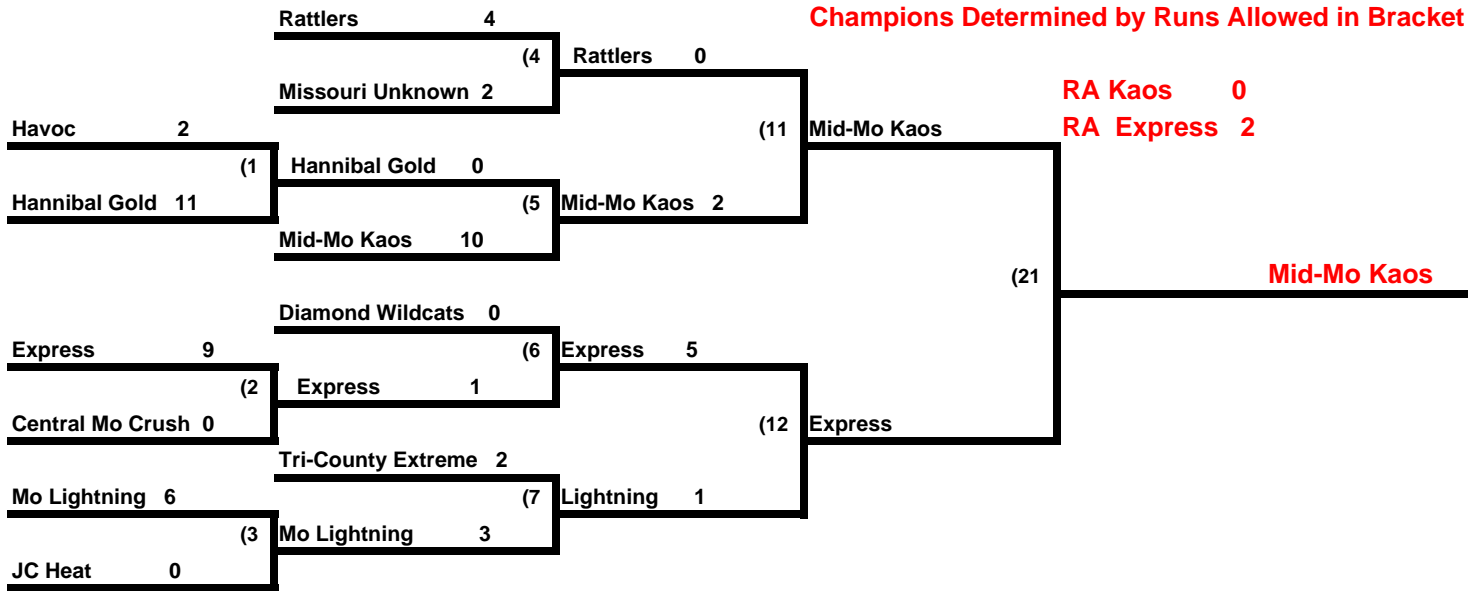

## Loser's Bracket

NOTE: An \* next to a game number in the losers bracket denotes the loser of that game is still in the tournament.

# 16U SPIRIT CLASSIC - (12 Teams - 3 Game Guarantee Bracket)

Winner's Bracket

Tournament Rained out Sunday.  
Champions Determined by Runs Allowed in Bracket

NOTE: An \* next to a game number in the losers bracket denotes the loser of that game is still in the tournament.

# 18U SPIRIT CLASSIC - (11 Teams - 3 Game Guarantee Bracket)

## Winners Bracket