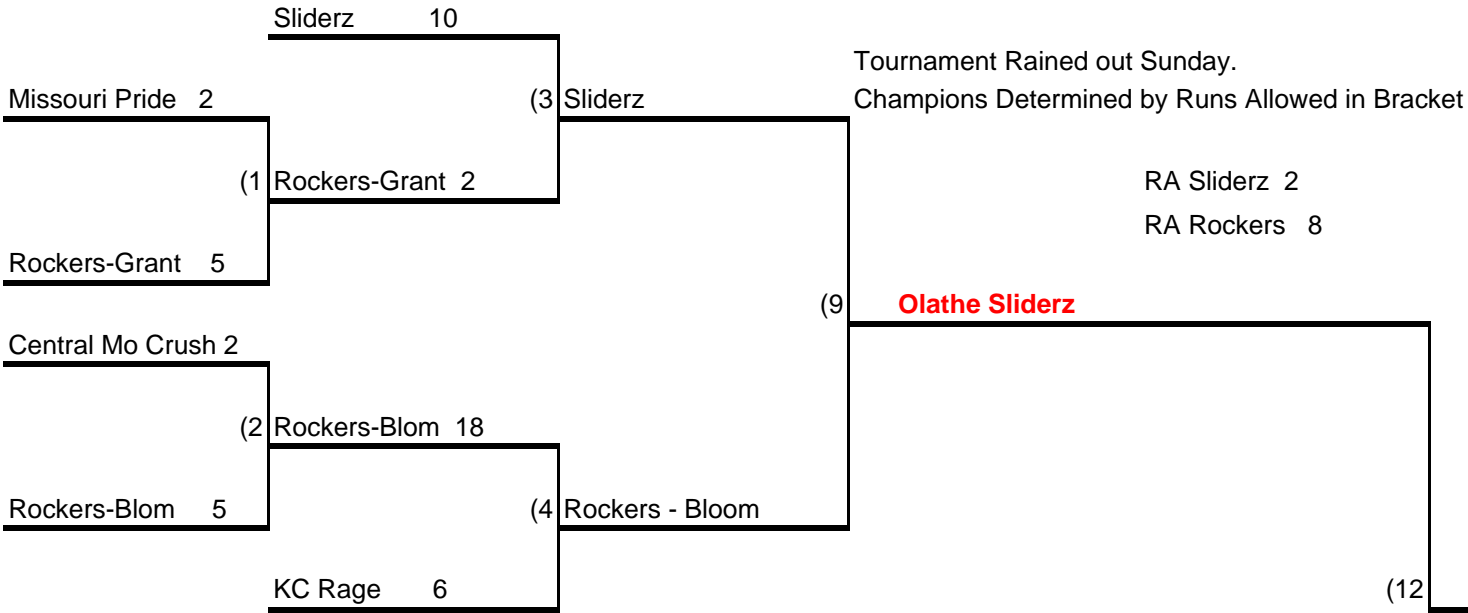

12A SPIRIT CLASSIC - (6 Teams - 3 Game Guarantee Bracket)

Winner's Bracket

12A