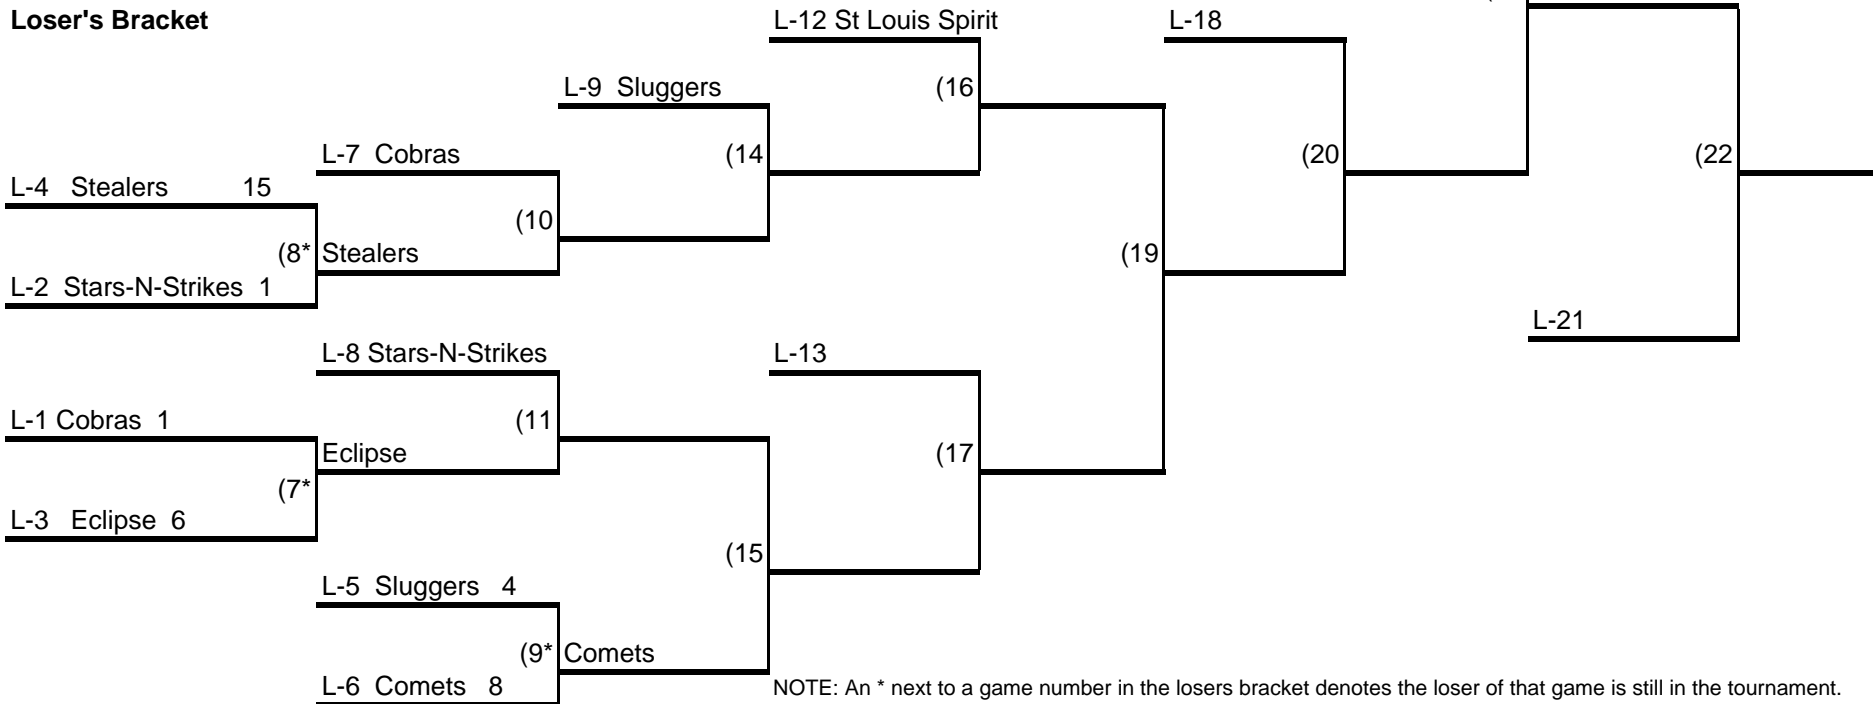

Loser's Bracket

NOTE: An * next to a game number in the losers bracket denotes the loser of that game is still in the tournament.