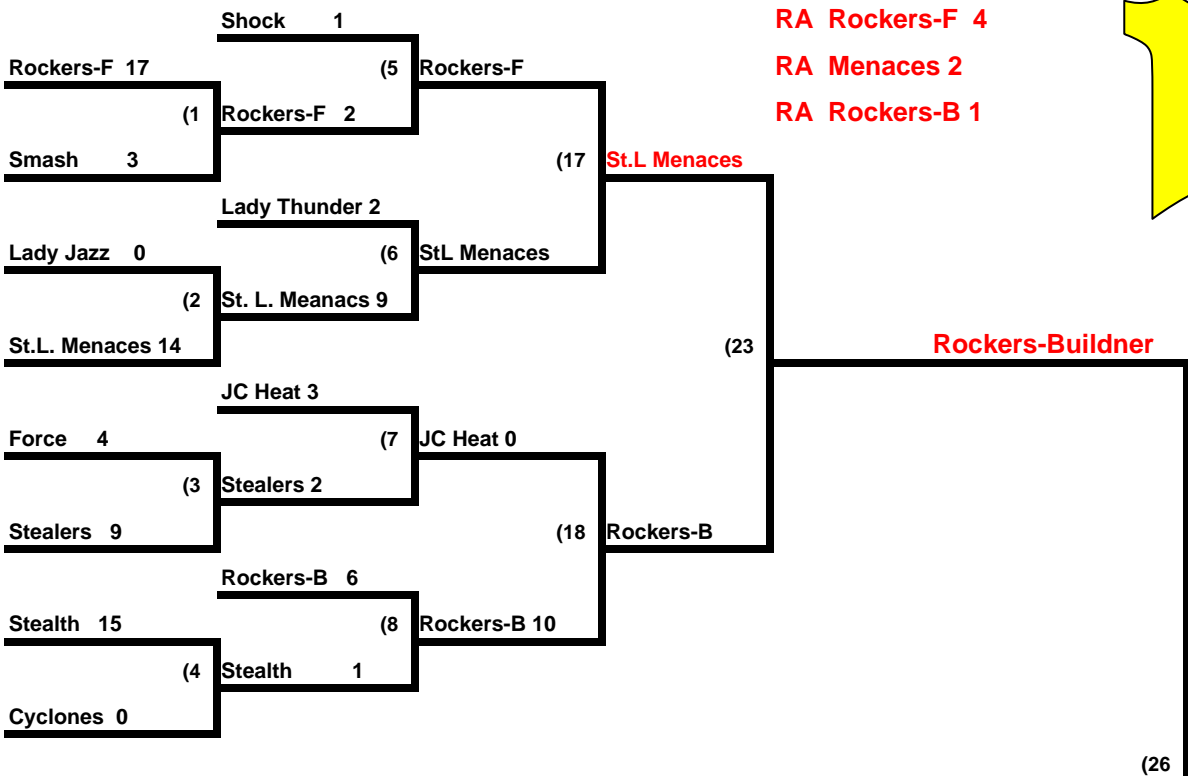

# 12B SPIRIT CLASSIC - (10 Teams - 3 Game Guarantee Bracket)

## Loser's Bracket

NOTE: An \* next to a game number in the losers bracket denotes the loser of that game is still in the tournament.

# 14U SPIRIT CLASSIC - (12 Teams - 3 Game Guarantee Bracket)

## Winner's Bracket

Tournament Rained out Sunday.  
Champions Determined by Runs Allowed in Bracket