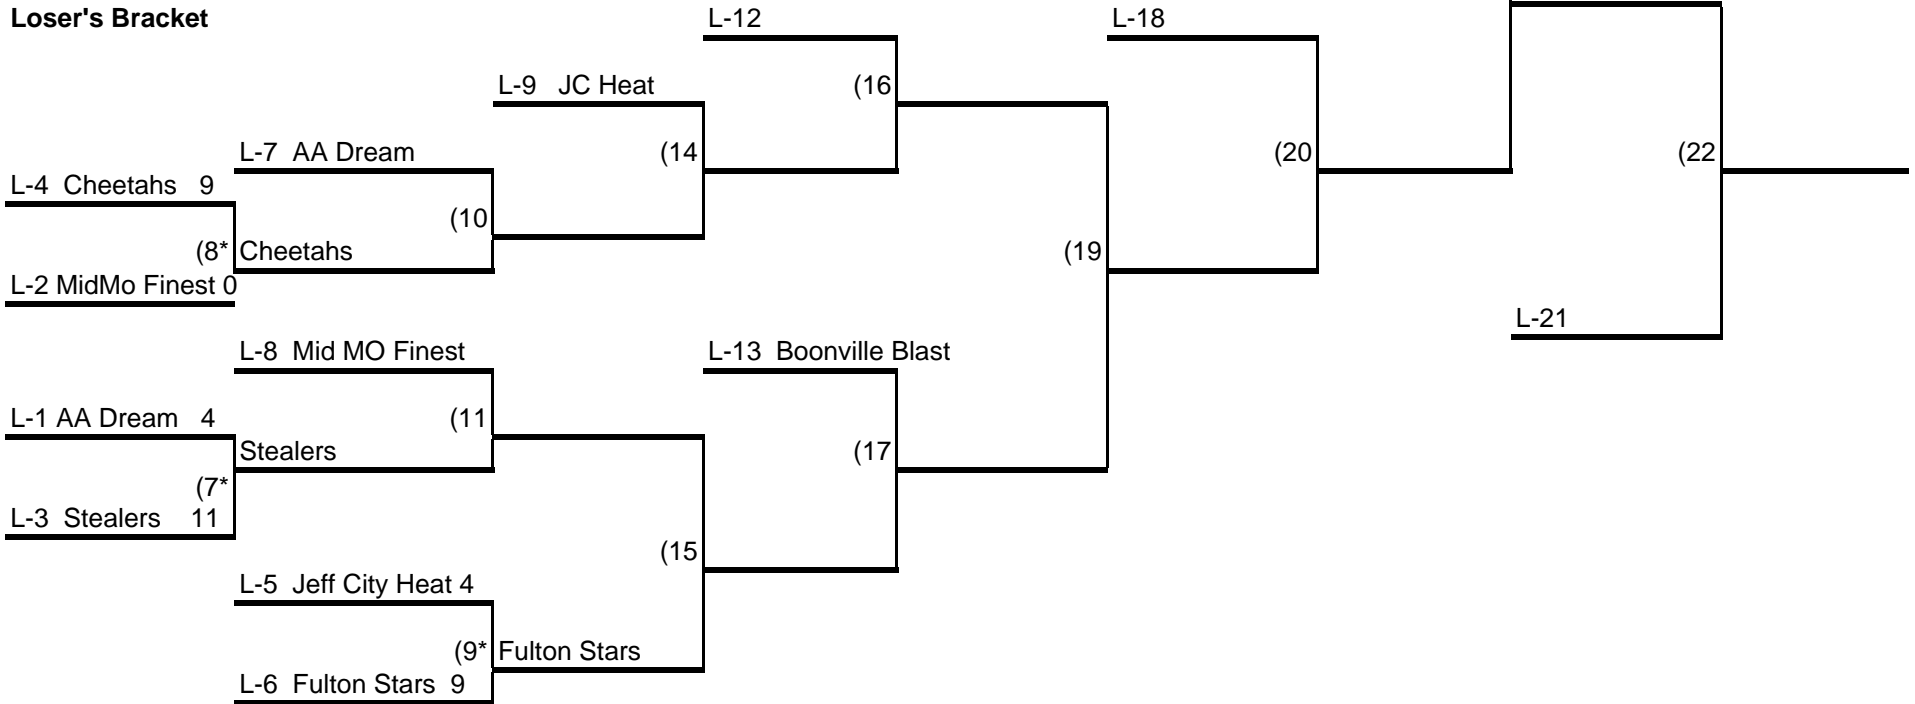

# 10A SPIRIT CLASSIC - (10 Teams - 3 Game Guarantee Bracket)

## Loser's Bracket

NOTE: An \* next to a game number in the losers bracket denotes the loser of that game is still in the tournament.

# 12A SPIRIT CLASSIC - (6 Teams - 3 Game Guarantee Bracket)