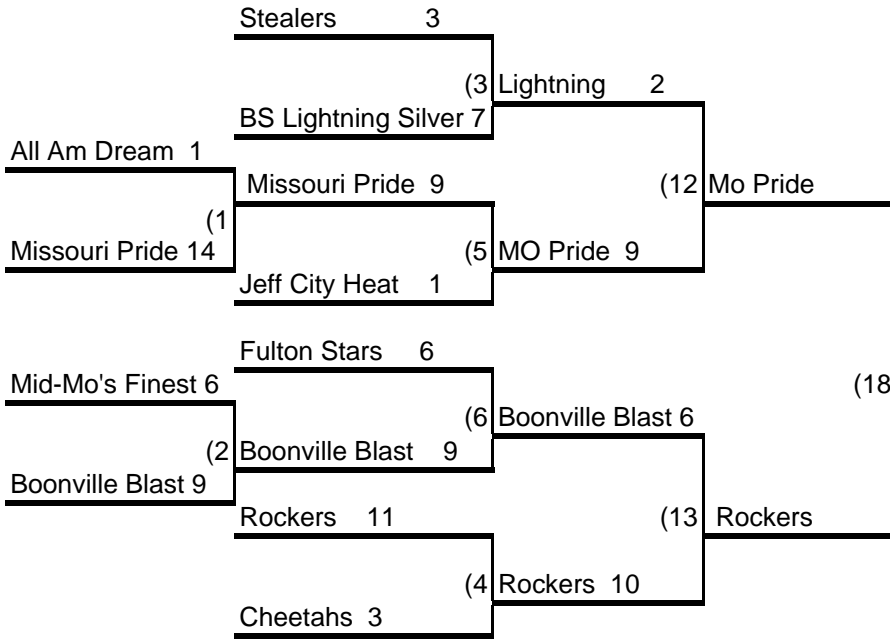

10A SPIRIT CLASSIC - (10 Teams - 3 Game Guarantee Bracket)

Winner's Bracket

Tournament Rained out Sunday.
Champions Determined by Runs Allowed in Bracket

Pride RA 4
Rockers RA 9