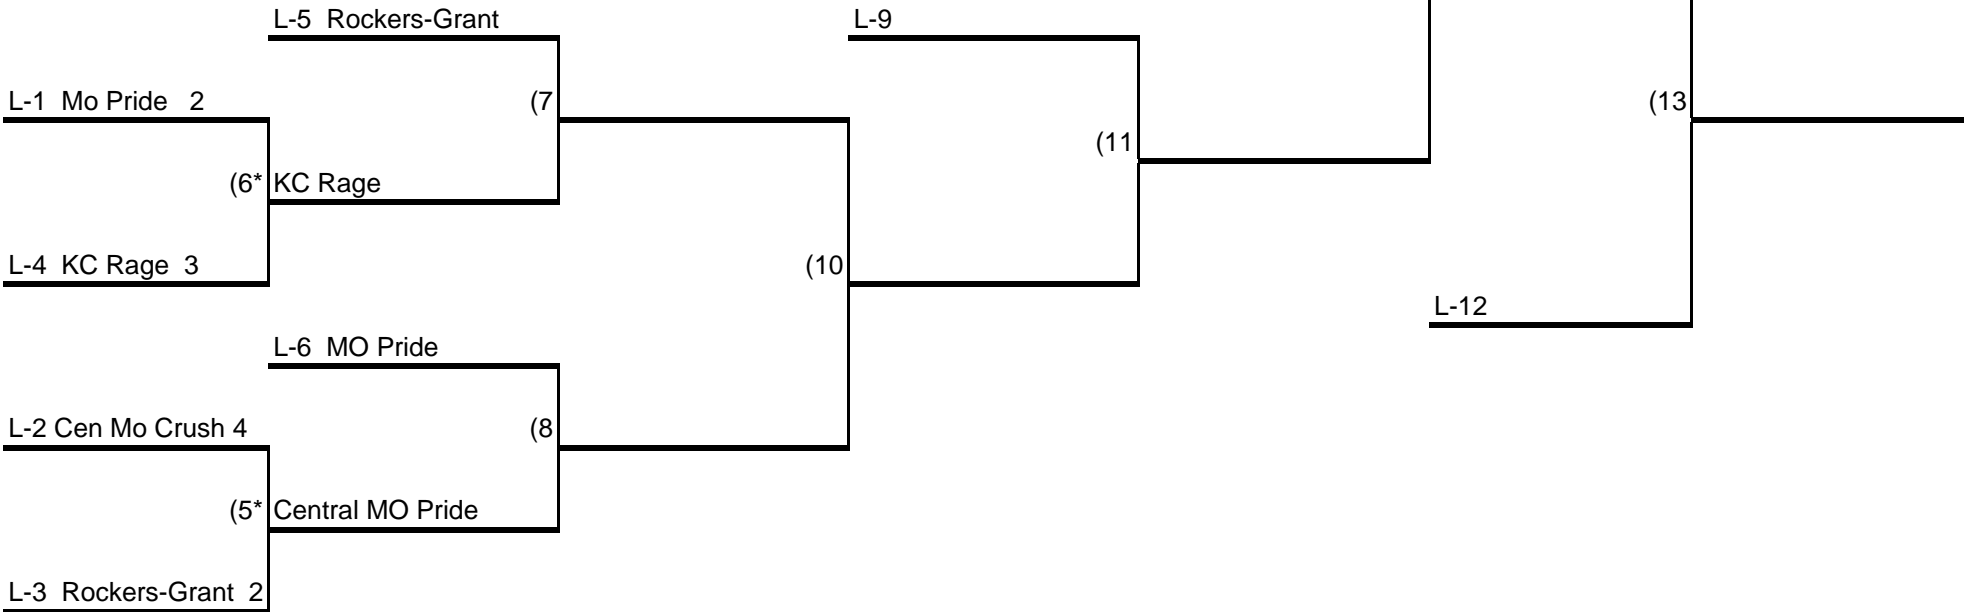

Loser's Bracket

NOTE: An * next to a game number in the losers bracket denotes the loser of that game is still in the tournament.