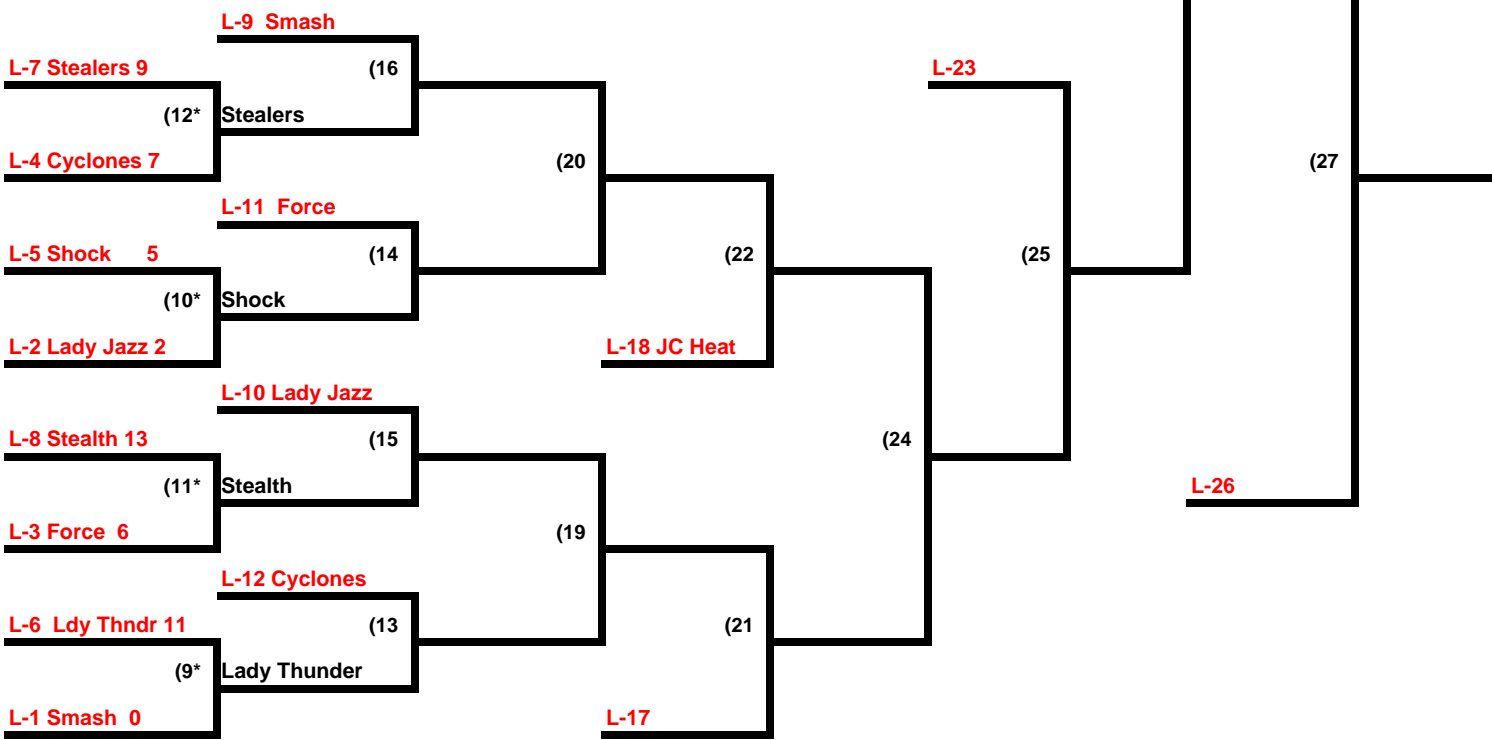

NOTE: An * next to a game number in the losers bracket denotes the loser of that game is still in the tournament.