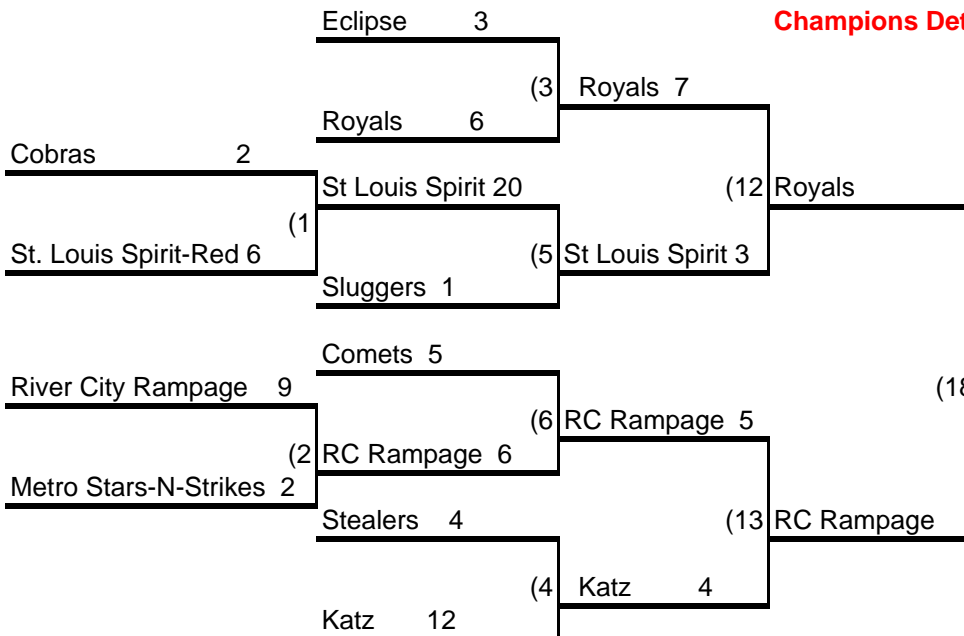

12B SPIRIT CLASSIC - (10 Teams - 3 Game Guarantee Bracket)

Winner's Bracket

Tournament Rained out Sunday.
Champions Determined by Runs Allowed in Bracket

RA Royals 6
RA Rampage 11

12B