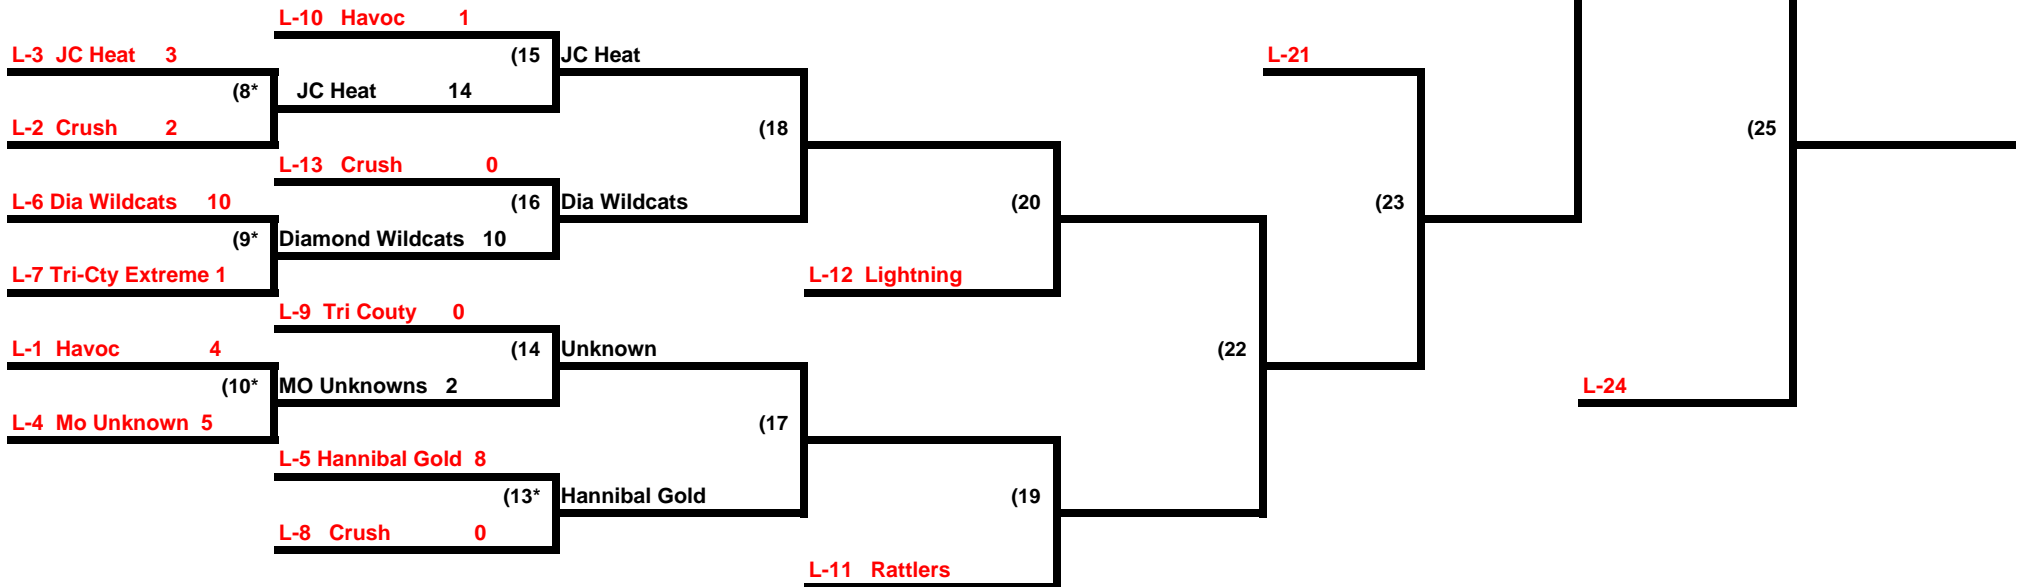

Loser's Bracket

NOTE: An * next to a game number in the losers bracket denotes the loser of that game is still in the tournament.

The team that loses game #8 could possibly lose their first 3 games and still remain in the tournament. This is done to insure that the loser of game #5 will play a minimum of 3 games.