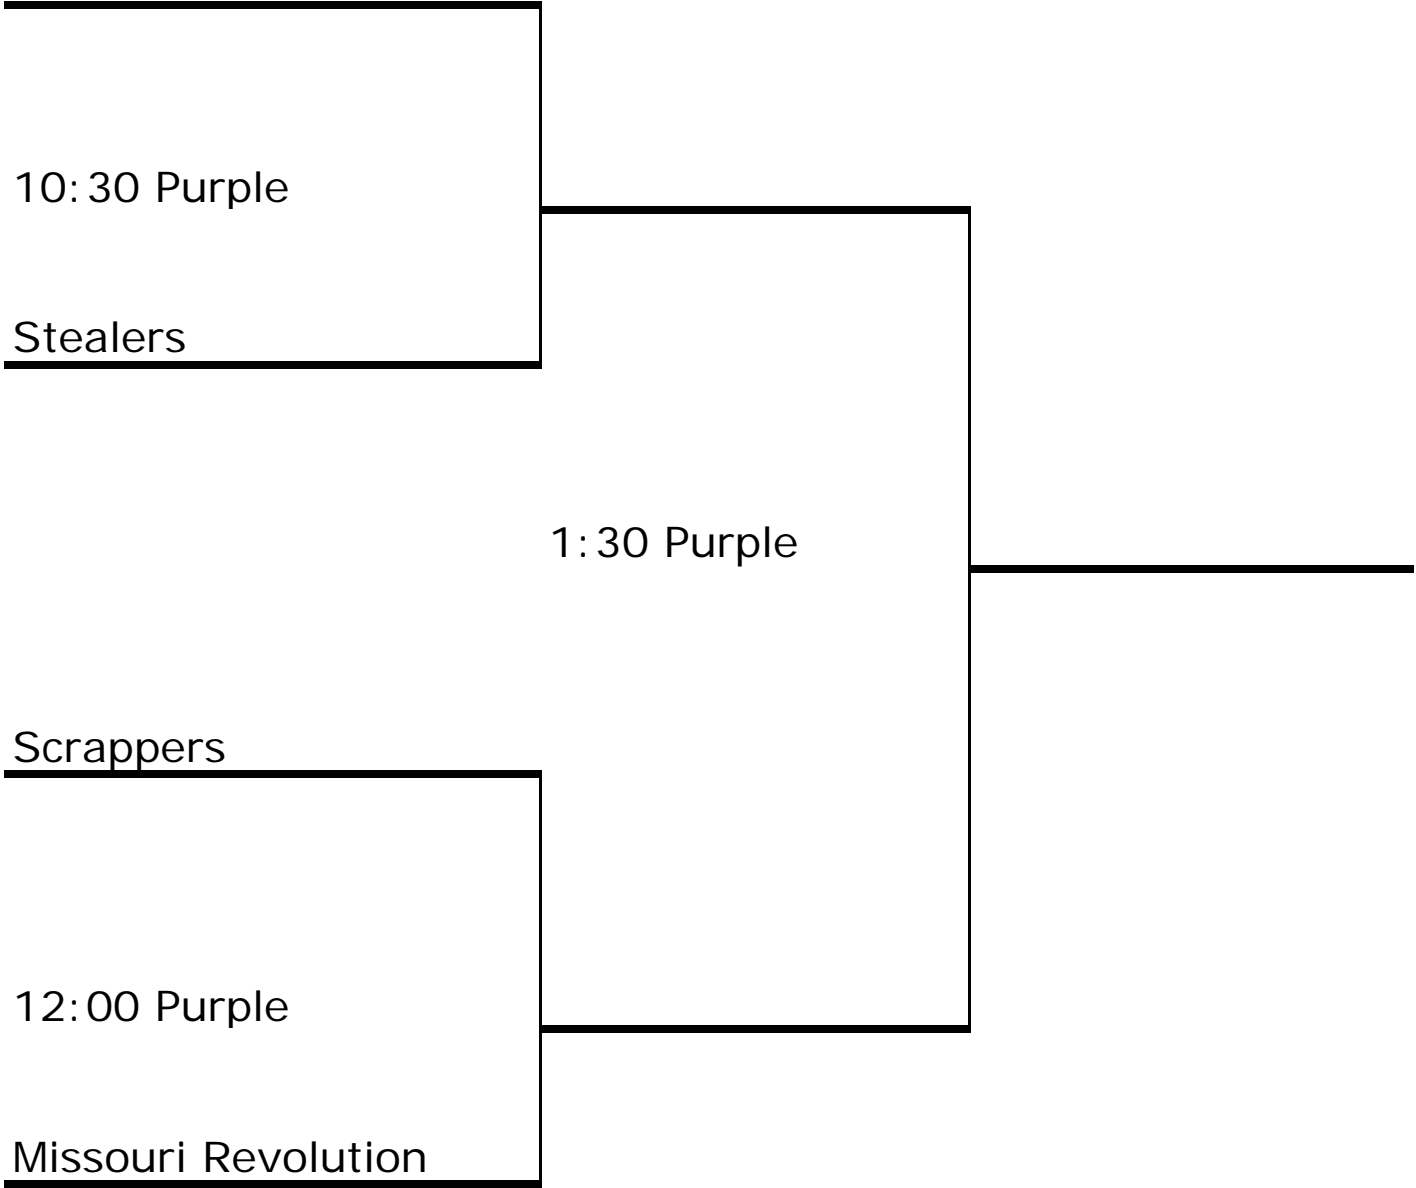

16U Sunday Bracket Play

Rockers

10:30 Purple

Stealers

1:30 Purple

Scrappers

12:00 Purple

Missouri Revolution