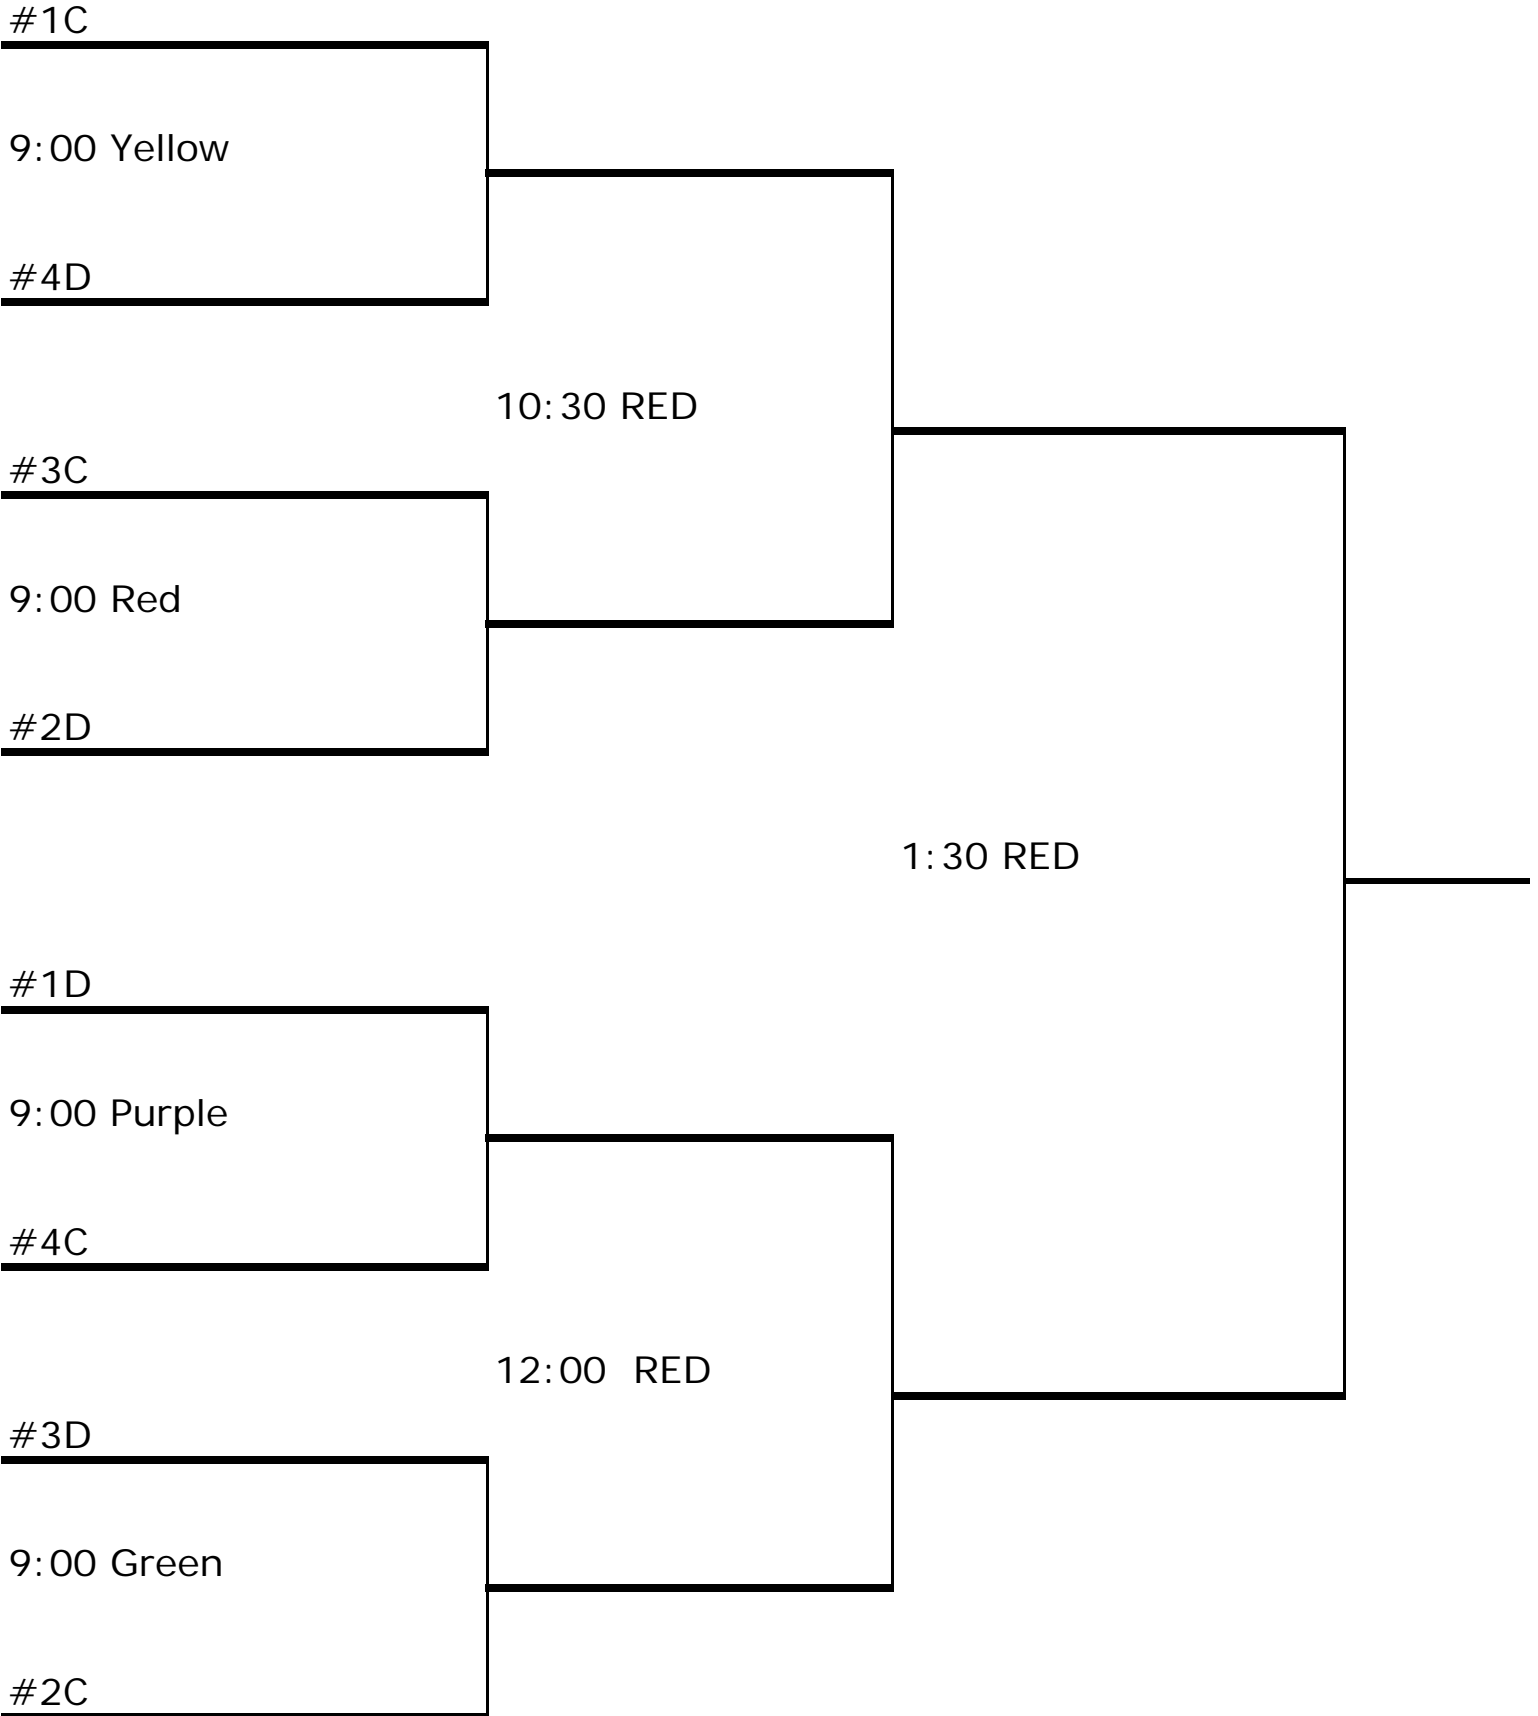

Pool A - 10U

- 1 Rockers
- 2 Stealers
- 3 Mo Pride
- 4 Mo Jinx

Pool B - 12U

- 1 Mo Pride
- 2 Rockers-B
- 3 Rockers-G

Pool C - 14U

- 1 Rockers-B
- 2 Rockers-F
- 3 Mo Pride
- 4 Magic Ltd

Pool D - 14U

- 1 Lady Jazz
- 2 Shock
- 3 Mid-Mo Scorpions
- 4 Sluggers

Coaches are responsible to get their Sunday game times.

10U Sunday Bracket Play

Teams will be seeded into this bracket based on Saturday pool play results

#1A

10:30 BLUE

#4A

12:00 BLUE

#2A

9:00 BLUE

#3A

14U Sunday Bracket Play

Teams will be seeded into this bracket based on Saturday pool play results

16U Sunday Bracket Play

Rockers

10:30 Purple

Stealers