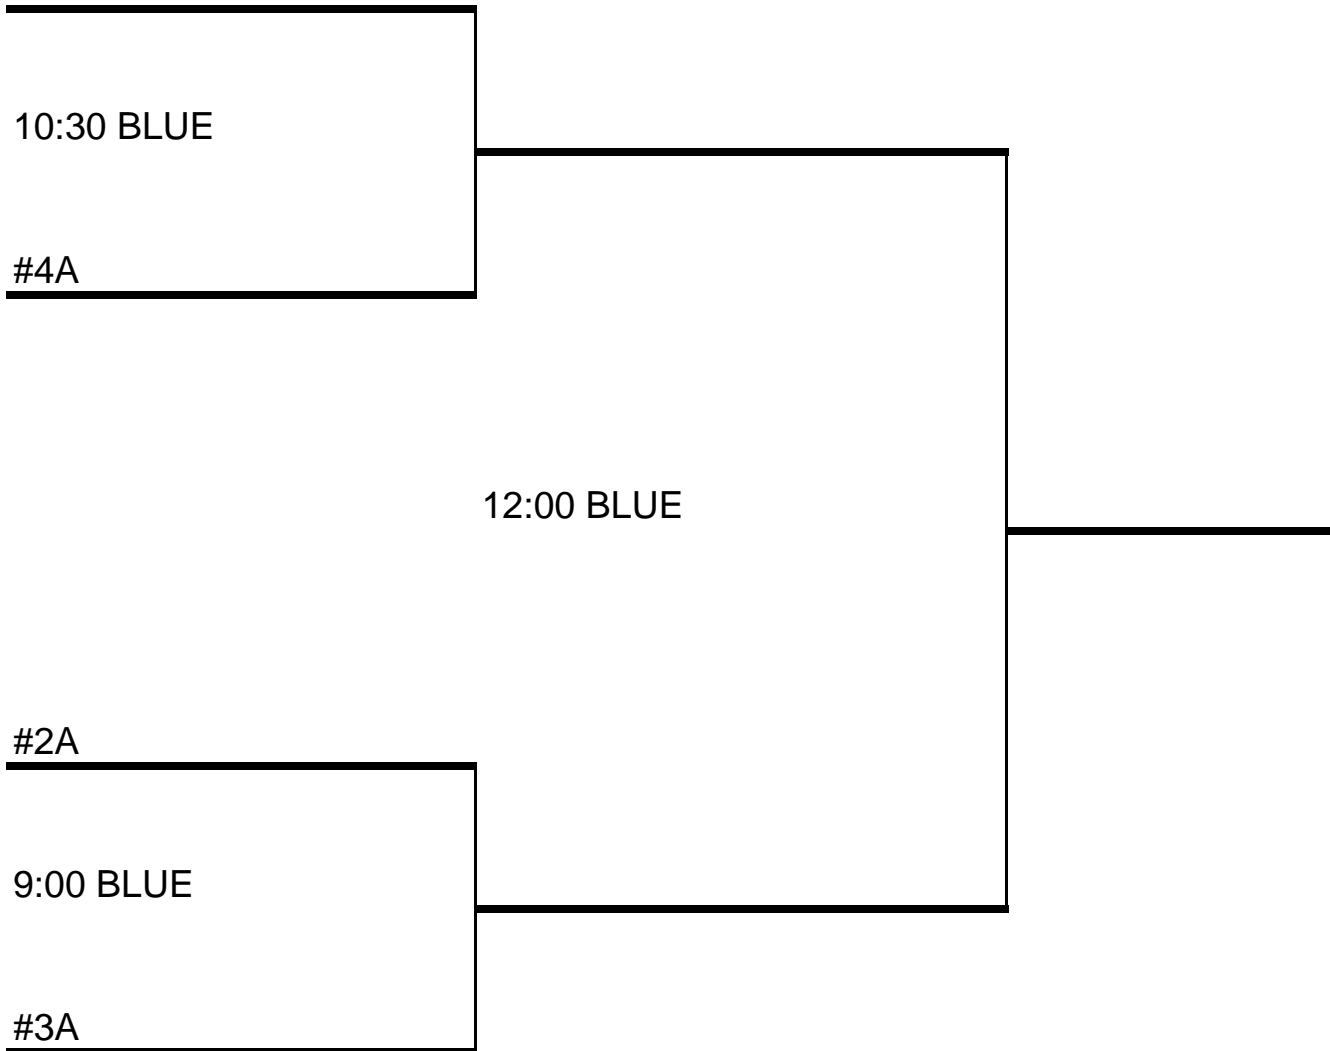

Coaches are responsible to get their Sunday game times.

10U Sunday Bracket Play

Teams will be seeded into this bracket based on Saturday pool play results

#1A

10:30 BLUE

#4A

12:00 BLUE

#2A

9:00 BLUE

#3A

14U Sunday Bracket Play

Teams will be seeded into this bracket based on Saturday pool play results

16U Sunday Bracket Play

Rockers

10:30 Purple

Stealers