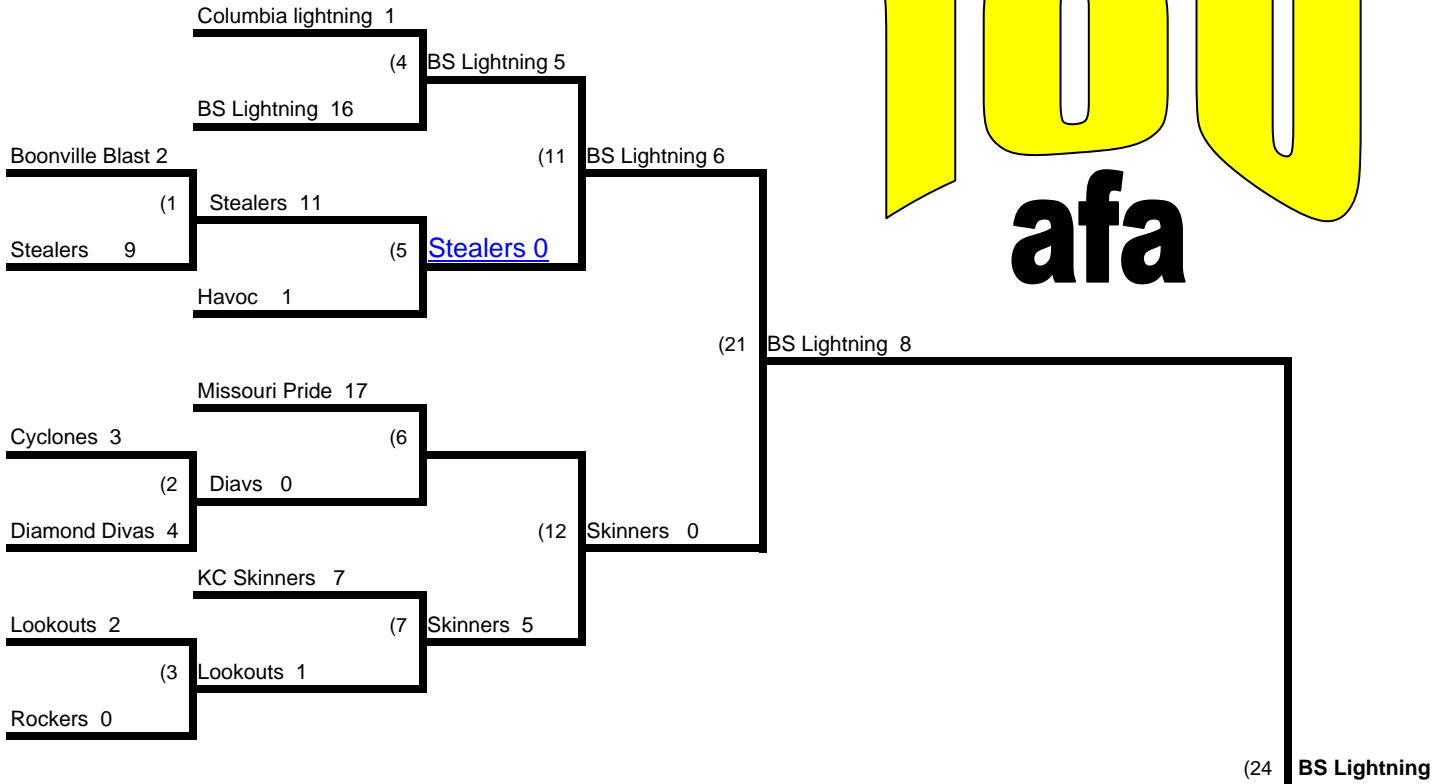

# AFA State Tournament

## Winners Bracket

## Loser's Bracket

NOTE: An \* next to a game number in the losers bracket denotes the loser of that game is still in the tournament. The team that loses game #8 could possibly lose their first 3 games and still remain in the tournament. This is done to insure that the loser of game #5 will play a minimum of 3 games.