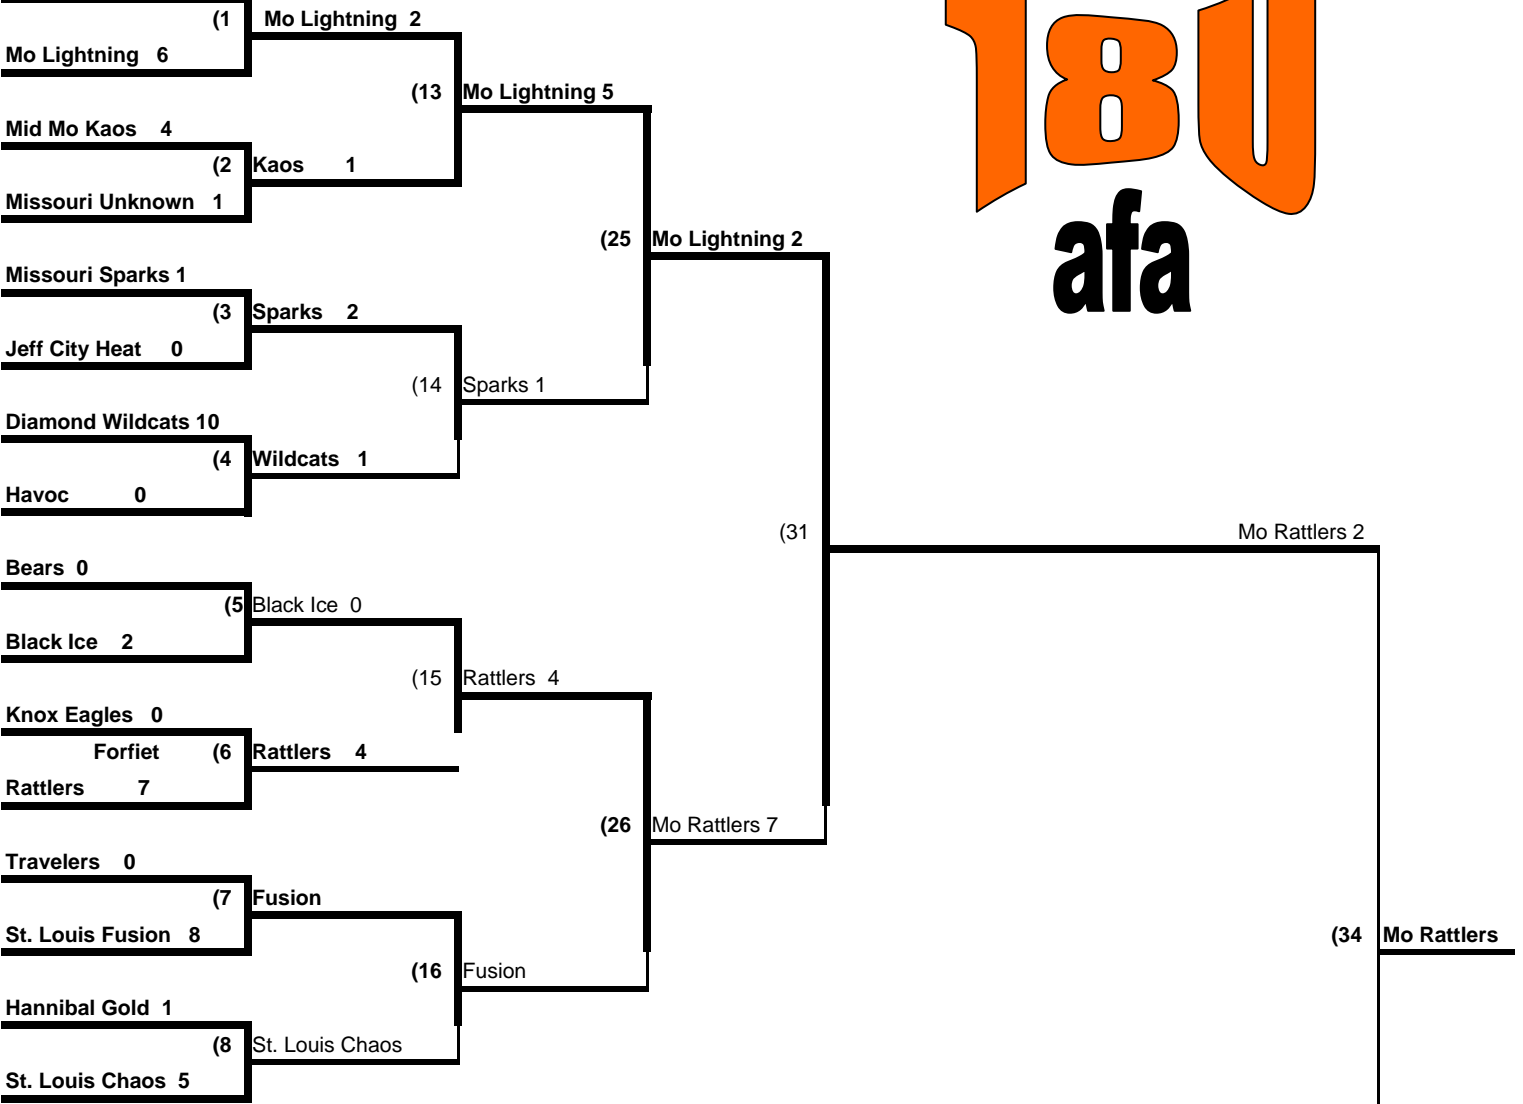

AFA State Tournament

Winners Bracket

Tri County 0