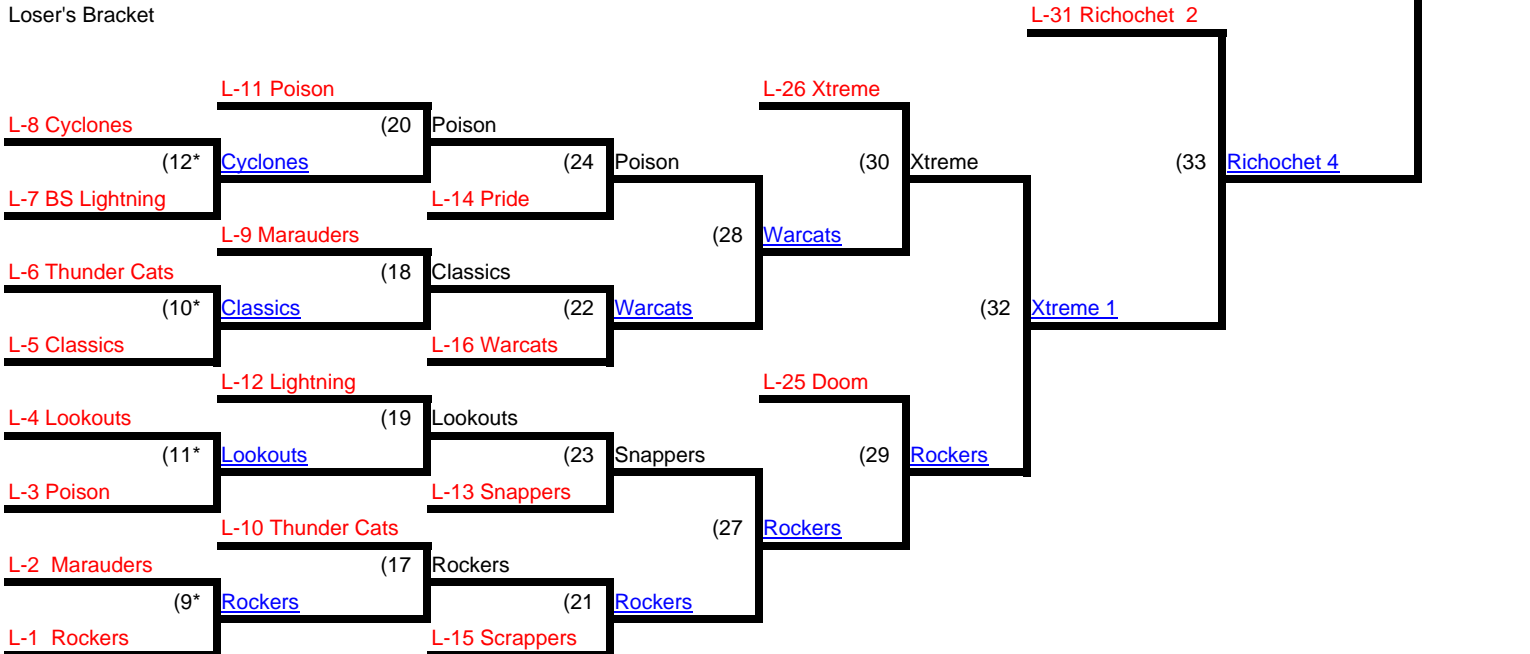

## Winners Bracket

## Loser's Bracket

NOTE: An \* next to a game number in the losers bracket denotes the loser of that game is still in the tournament.

# AFA State Tournament

Winners Bracket

Rockers 0

NOTE: An \* next to a game number in the losers bracket denotes the loser of that game is still in the tournament.

Loser's Bracket

## Winner's Bracket