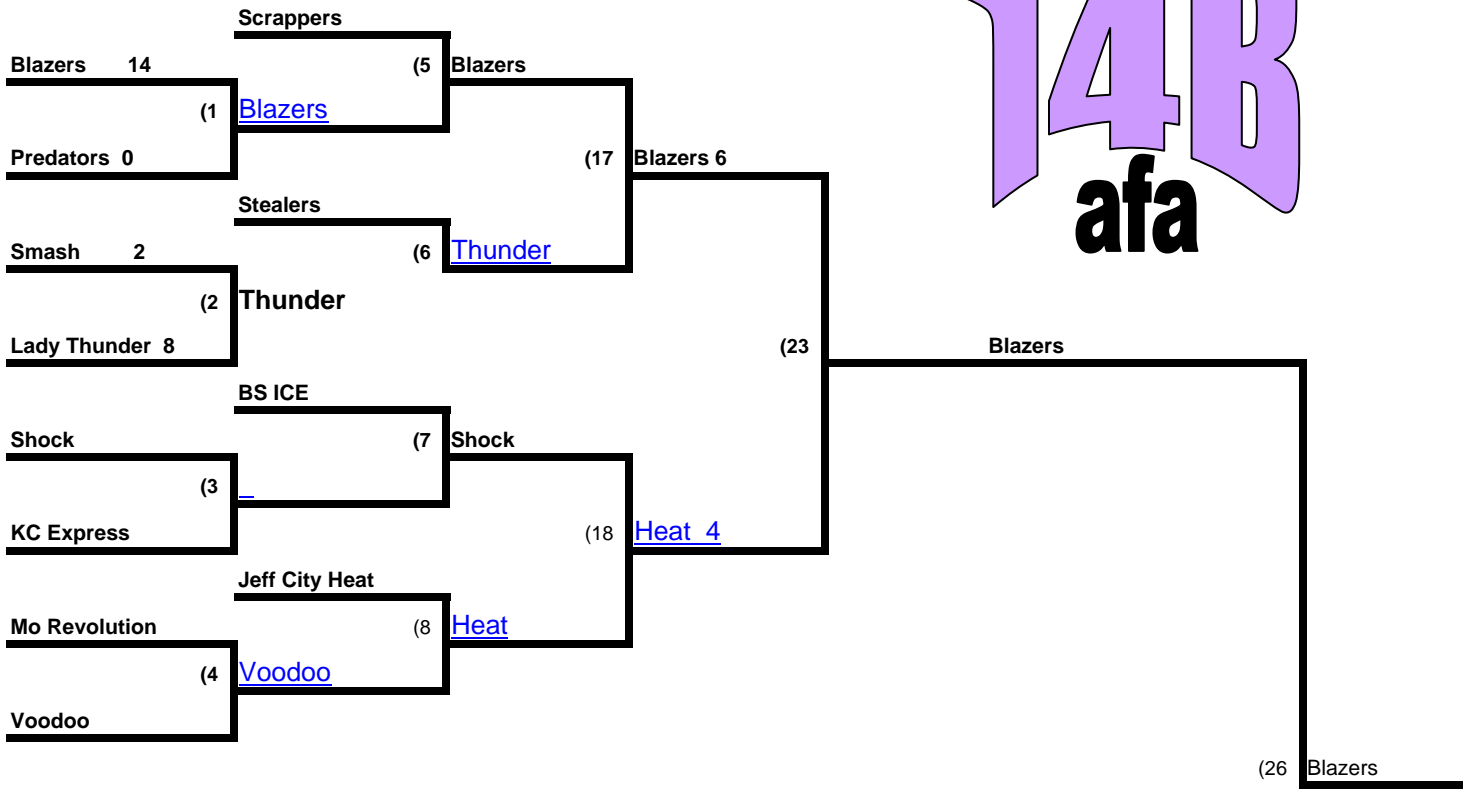

AFA State Tournament

Winners Bracket

Loser's Bracket