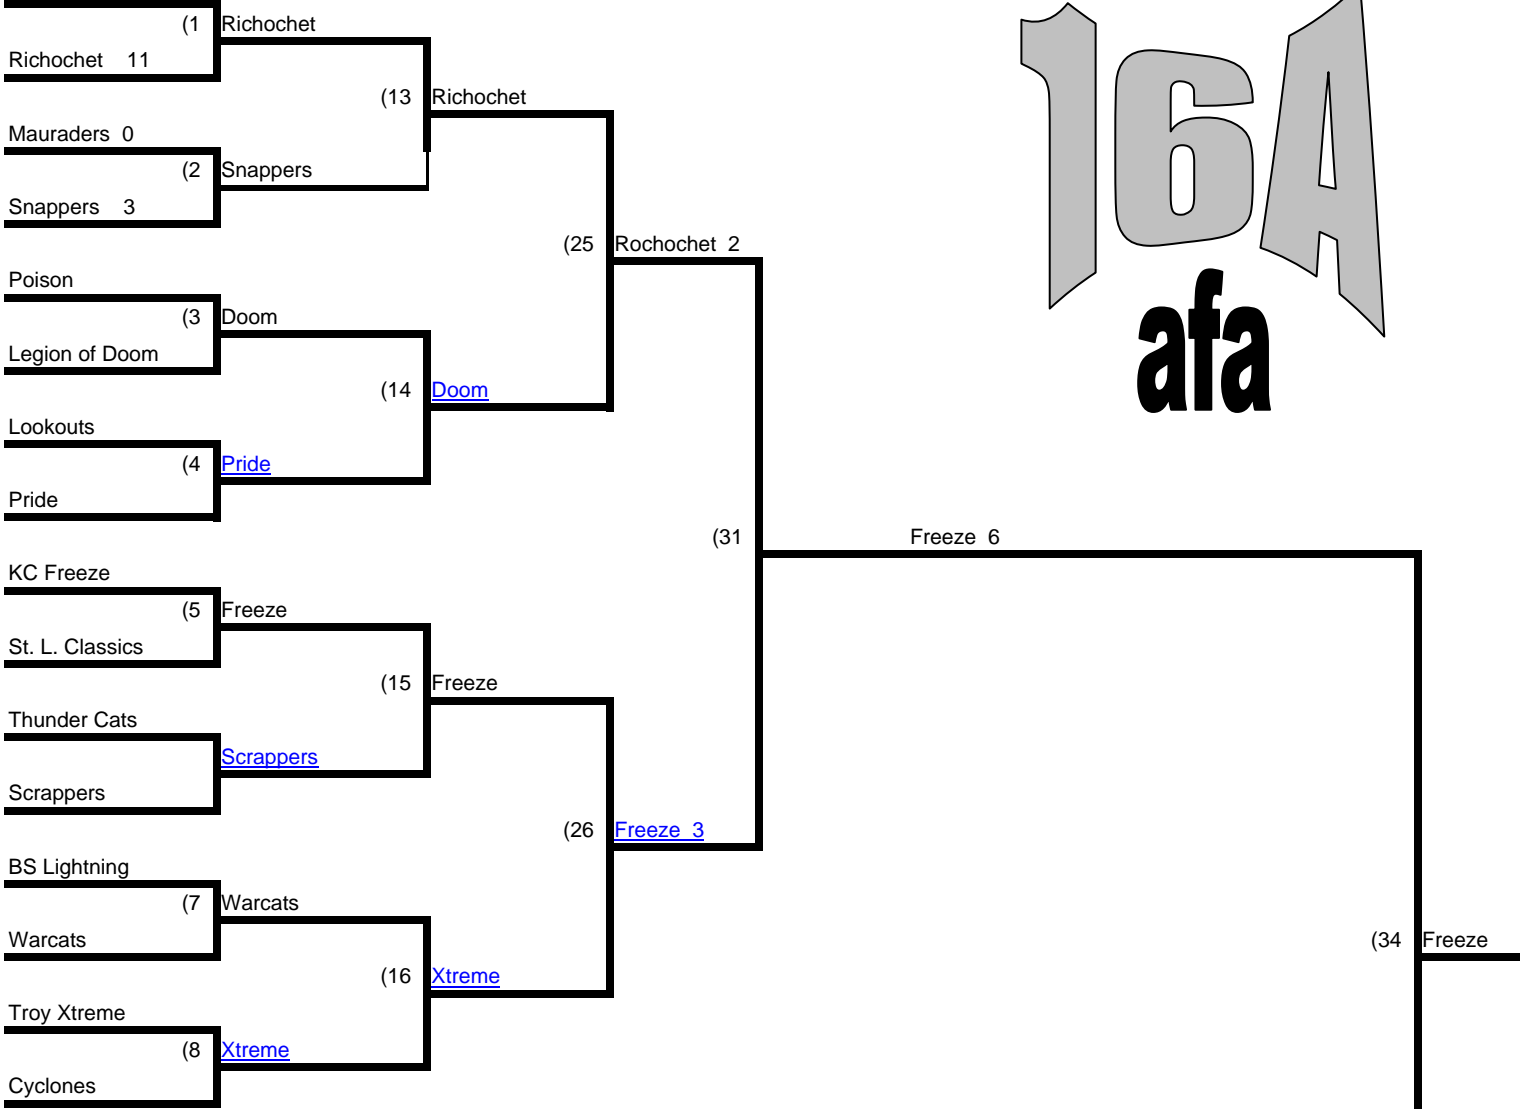

## Winners Bracket

## Loser's Bracket

NOTE: An \* next to a game number in the losers bracket denotes the loser of that game is still in the tournament.

# AFA State Tournament

Winners Bracket

Rockers 0

NOTE: An \* next to a game number in the losers bracket denotes the loser of that game is still in the tournament.

Loser's Bracket