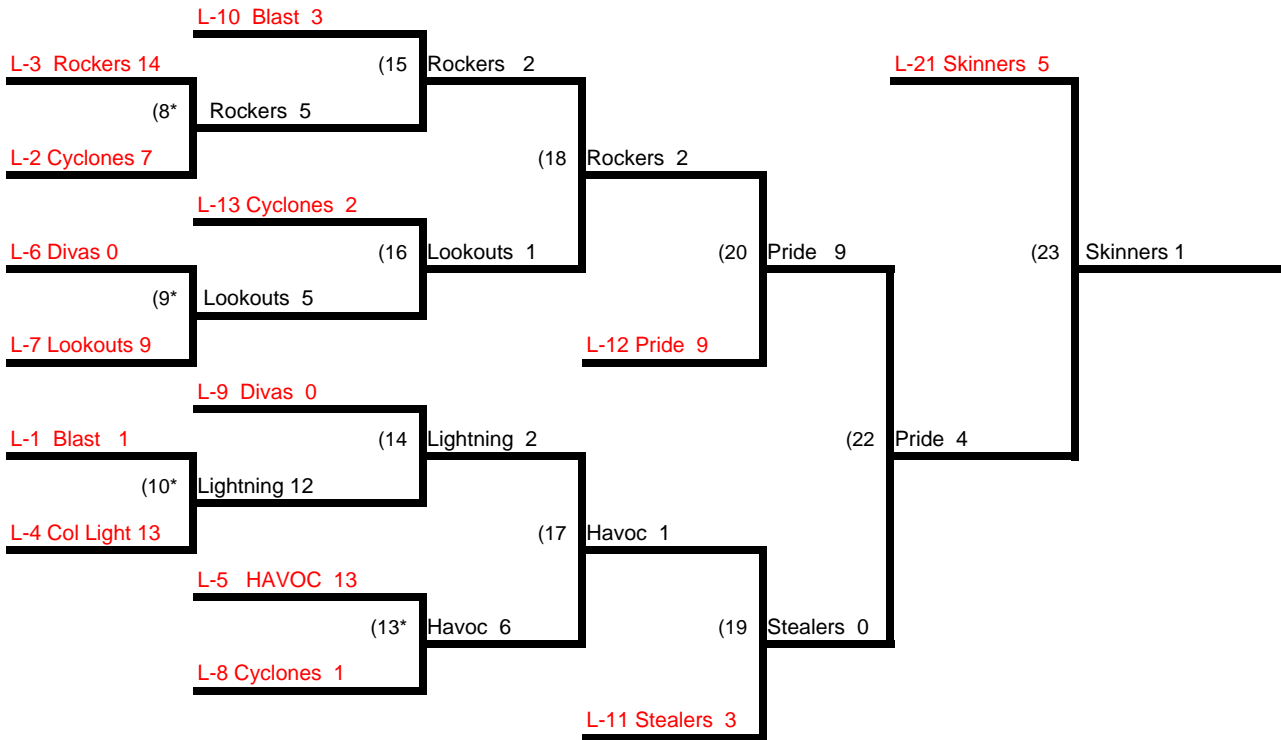

# AFA State Tournament

## Winners Bracket

## Loser's Bracket

NOTE: An \* next to a game number in the losers bracket denotes the loser of that game is still in the tournament. The team that loses game #8 could possibly lose their first 3 games and still remain in the tournament. This is done to insure that the loser of game #5 will play a minimum of 3 games.