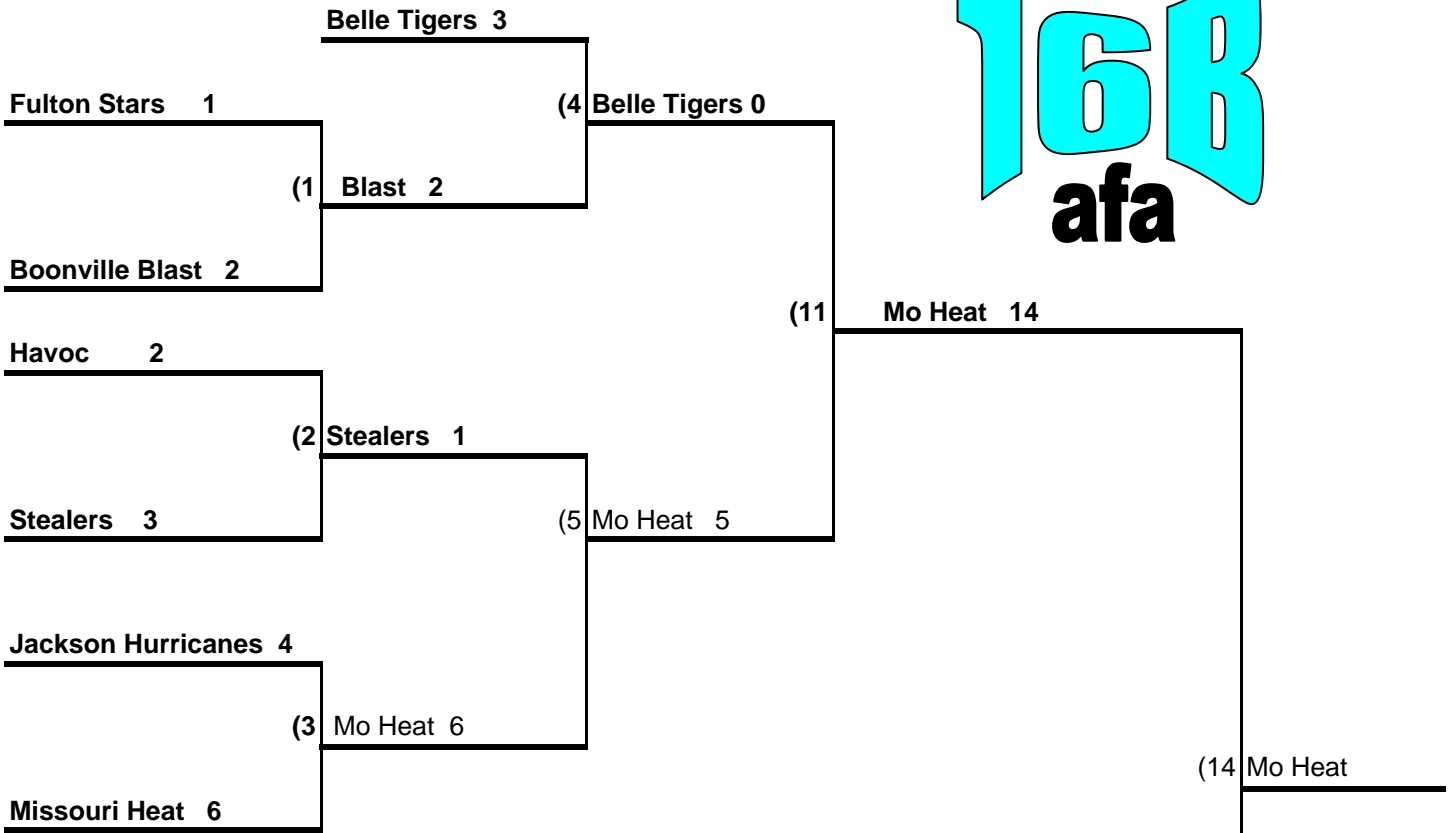

## Loser's Bracket

NOTE: An \* next to a game number in the losers bracket denotes the loser of that game is still in the tournament.

# AFA State Tournament

Winners Bracket

Rockers 0

NOTE: An \* next to a game number in the losers bracket denotes the loser of that game is still in the tournament.

Loser's Bracket

## Winner's Bracket