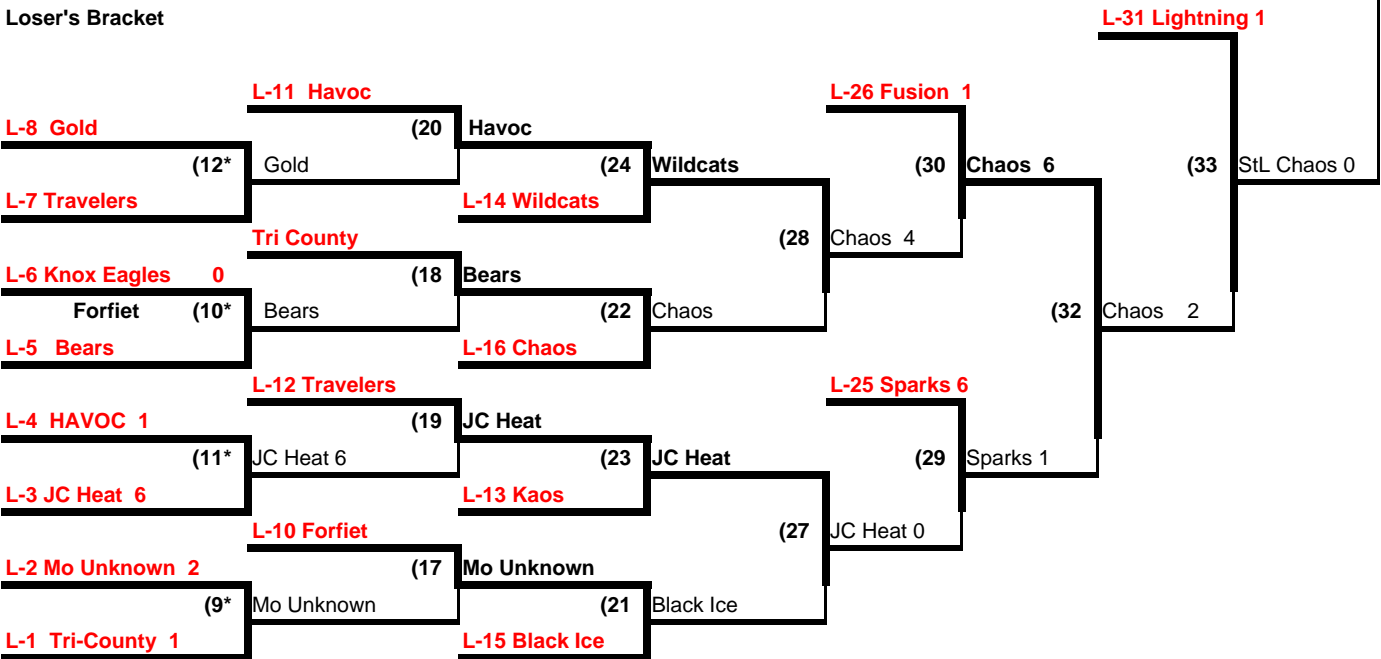

Loser's Bracket