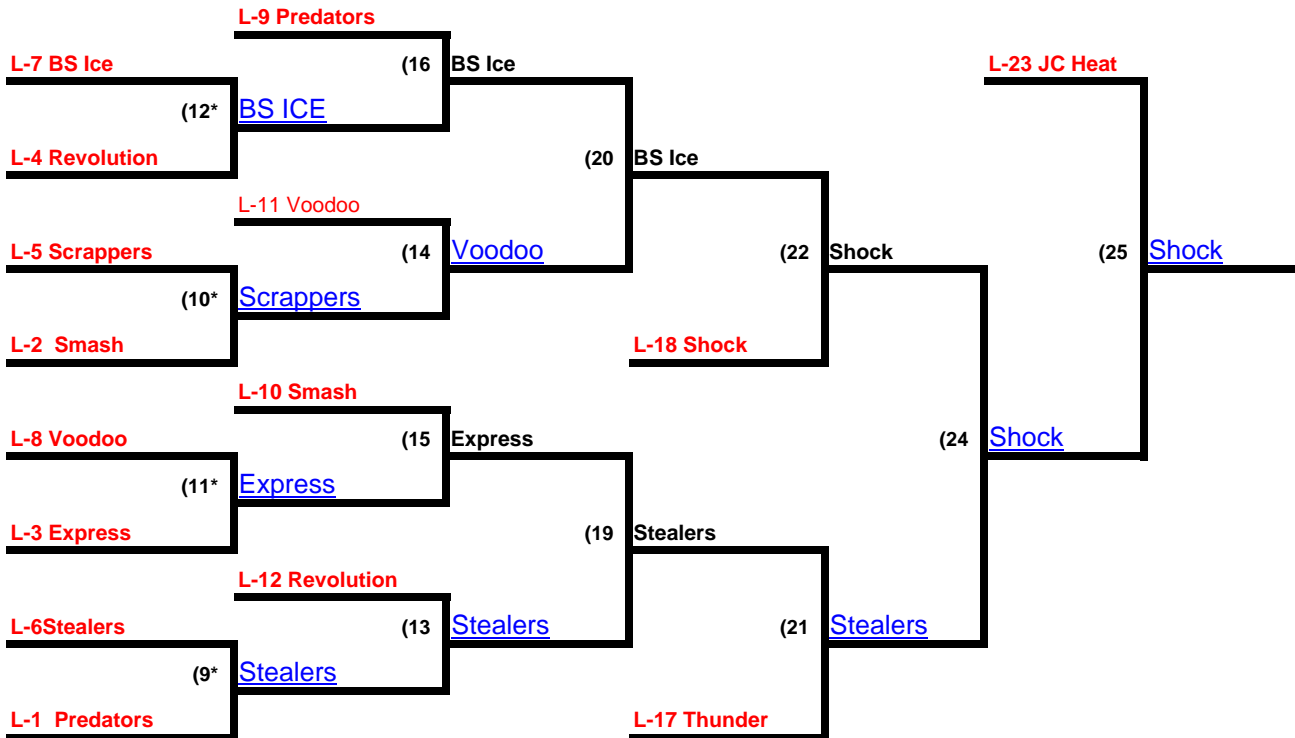

NOTE: An * next to a game number in the losers bracket denotes the loser of that game is still in the tournament.