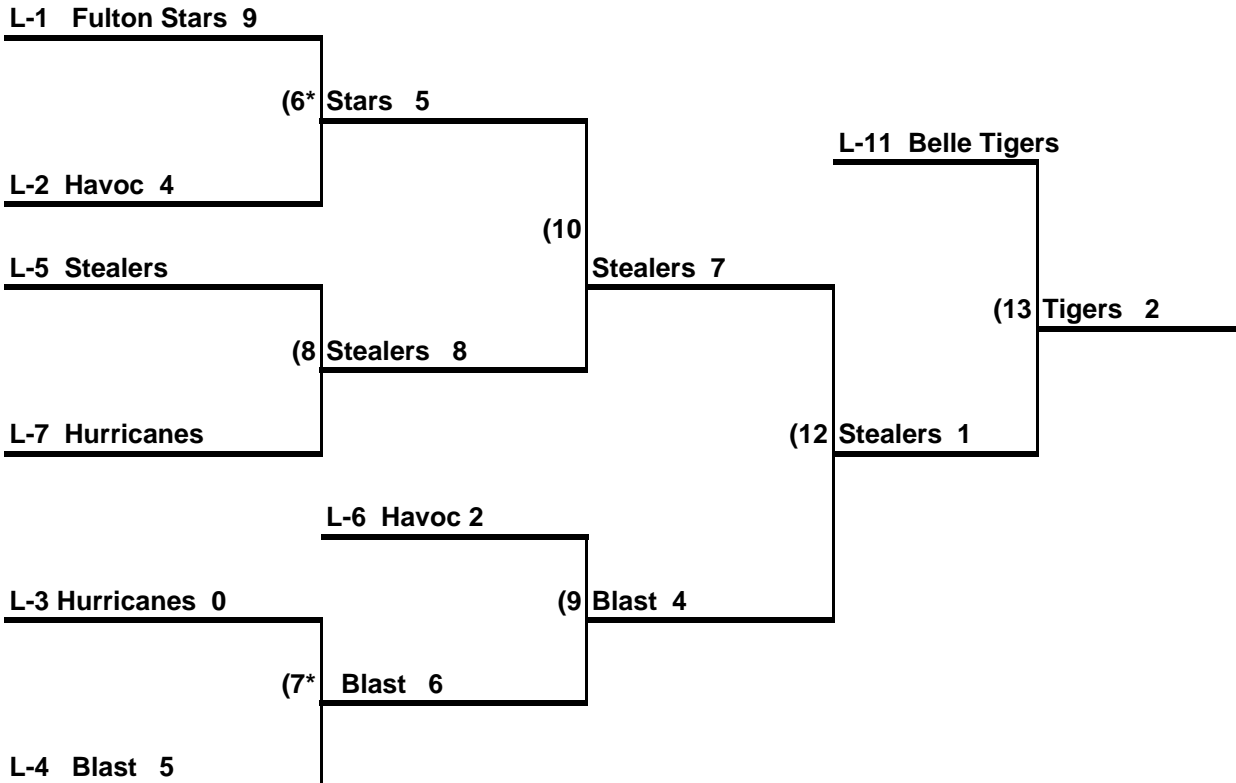

NOTE: An * next to a game number in the losers bracket denotes the loser of that game is still in the tournament.